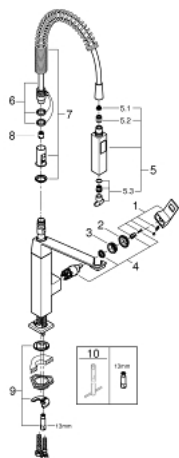

31 395 000 EUROCUBE SINGLE-LEVER SINK MIXER 1/2"

PRODUCT DESCRIPTION

- Colour: chrome
- single hole installation
- GROHE LongLife finish
- GROHE SilkMove 28 mm ceramic cartridge
- Dual Spray - switch between mousseur and SpeedClean shower jet using diverter
- automatic return to laminar spray
- metal spray
- swivel spout
- swivel area 140°
- 360° maneuverable spring arm
- protected against backflow
- flexible connection hoses
- rapid installation system
- maximum flow rate (at 3 bar): 8 l/min

31 395 000 EUROCUBE SINGLE-LEVER SINK MIXER 1/2"

SPARE PARTS, 1月 2016 – now

- 1: Lever (Spare part-nr. 46788000)
 - 2: Cap (Spare part-nr. 46581000)
 - 3: Fitting ring (Spare part-nr. 07419000)
 - 4: Cartridge (Spare part-nr. 46580000)
 - 5: Pull-Out spray (Spare part-nr. 46924000)
 - 5.1: Dirt strainer (Spare part-nr. 0676800M)
 - 5.2: Non-return valve (Spare part-nr. 08565000)
 - 5.3: Mousseur set (Spare part-nr. 13937000)
 - 6: Shower hose (Spare part-nr. 46871000)
 - 7: Spring (Spare part-nr. 46873SD0)
 - 8: Non-return valve (Spare part-nr. 08567000)
 - 9: Shank mounting kit (Spare part-nr. 46671000)
 - 10: Mounting wrench (Spare part-nr. 19017000)*
- * Optional accessories