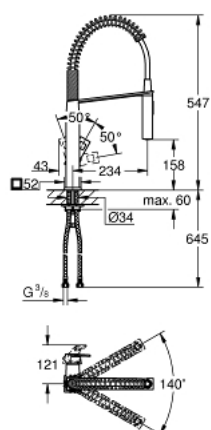

31 395 000 EUROCUBE SINGLE-LEVER SINK MIXER 1/2"

PRODUCT DESCRIPTION

- Colour: chrome
- single hole installation
- GROHE LongLife finish
- GROHE SilkMove 28 mm ceramic cartridge
- Dual Spray - switch between mousseur and SpeedClean shower jet using diverter
- automatic return to laminar spray
- metal spray
- swivel spout
- swivel area 140°
- 360° maneuverable spring arm
- protected against backflow
- flexible connection hoses
- rapid installation system
- maximum flow rate (at 3 bar): 8 l/min

31 395 000 EUROCUBE SINGLE-LEVER SINK MIXER 1/2"

SPARE PARTS, 1月 2016 – now

- 1: Lever (Spare part-nr. 46788000)
 - 2: Cap (Spare part-nr. 46581000)
 - 3: Fitting ring (Spare part-nr. 07419000)
 - 4: Cartridge (Spare part-nr. 46580000)
 - 5: Pull-Out spray (Spare part-nr. 46924000)
 - 5.1: Dirt strainer (Spare part-nr. 0676800M)
 - 5.2: Non-return valve (Spare part-nr. 08565000)
 - 5.3: Mousseur set (Spare part-nr. 13937000)
 - 6: Shower hose (Spare part-nr. 46871000)
 - 7: Spring (Spare part-nr. 46873SD0)
 - 8: Non-return valve (Spare part-nr. 08567000)
 - 9: Shank mounting kit (Spare part-nr. 46671000)
 - 10: Mounting wrench (Spare part-nr. 19017000)*
- * Optional accessories