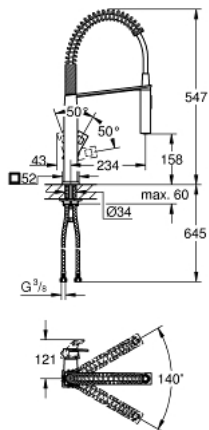

31 395 DC0 EUROCUBE SINGLE-LEVER SINK MIXER 1/2"

PRODUCT DESCRIPTION

- Colour: supersteel
- single hole installation
- GROHE SilkMove 28 mm ceramic cartridge
- GROHE LongLife finish
- Dual Spray - switch between mousseur and SpeedClean shower jet using diverter
- automatic return to laminar spray
- metal spray
- swivel spout
- swivel area 140°
- 360° maneuverable spring arm
- protected against backflow
- flexible connection hoses
- rapid installation system
- maximum flow rate (at 3 bar): 8 l/min

31 395 DC0 EUROCUBE SINGLE-LEVER SINK MIXER 1/2"

SPARE PARTS, 1月 2016 – now

- 1: Lever (Spare part-nr. 46788DC0)
 - 2: Cap (Spare part-nr. 46581DC0)
 - 3: Fitting ring (Spare part-nr. 07419000)
 - 4: Cartridge (Spare part-nr. 46580000)
 - 5: Pull-Out spray (Spare part-nr. 46924DC0)
 - 5.1: Dirt strainer (Spare part-nr. 0676800M)
 - 5.2: Non-return valve (Spare part-nr. 08565000)
 - 5.3: Mousseur set (Spare part-nr. 13937000)
 - 6: Shower hose (Spare part-nr. 46871DC0)
 - 7: Spring (Spare part-nr. 46873SD0)
 - 8: Non-return valve (Spare part-nr. 08567000)
 - 9: Shank mounting kit (Spare part-nr. 46671000)
 - 10: Mounting wrench (Spare part-nr. 19017000)*
- * Optional accessories