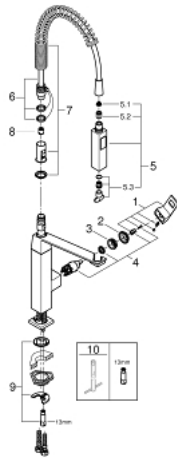

31 395 DC0 EUROCUBE SINGLE-LEVER SINK MIXER 1/2"

PRODUCT DESCRIPTION

- Colour: supersteel
- single hole installation
- GROHE SilkMove 28 mm ceramic cartridge
- GROHE LongLife finish
- Dual Spray - switch between mousseur and SpeedClean shower jet using diverter
- automatic return to laminar spray
- metal spray
- swivel spout
- swivel area 140°
- 360° maneuverable spring arm
- protected against backflow
- flexible connection hoses
- rapid installation system
- maximum flow rate (at 3 bar): 8 l/min

31 395 DC0 EUROCUBE SINGLE-LEVER SINK MIXER 1/2"

SPARE PARTS, 1月 2016 – now

- 1: Lever (Spare part-nr. 46788DC0)
 - 2: Cap (Spare part-nr. 46581DC0)
 - 3: Fitting ring (Spare part-nr. 07419000)
 - 4: Cartridge (Spare part-nr. 46580000)
 - 5: Pull-Out spray (Spare part-nr. 46924DC0)
 - 5.1: Dirt strainer (Spare part-nr. 0676800M)
 - 5.2: Non-return valve (Spare part-nr. 08565000)
 - 5.3: Mousseur set (Spare part-nr. 13937000)
 - 6: Shower hose (Spare part-nr. 46871DC0)
 - 7: Spring (Spare part-nr. 46873SD0)
 - 8: Non-return valve (Spare part-nr. 08567000)
 - 9: Shank mounting kit (Spare part-nr. 46671000)
 - 10: Mounting wrench (Spare part-nr. 19017000)*
- * Optional accessories