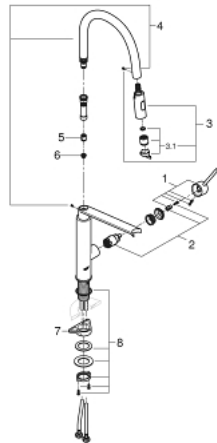

31 491 000 **CONCETTO SINGLE-LEVER SINK MIXER 1/2"**

PRODUCT DESCRIPTION

- Colour: chrome
- single hole installation
- GROHE LongLife finish
- GROHE SilkMove 28 mm ceramic cartridge
- flow strainer
- with integrated temperature limiter
- professional spray
- with flexible, hygienic GROHFlexx kitchen santoprene hose
- diverter: laminar spray/SpeedClean shower jet
- automatic return to laminar spray
- MagneticDocking guarantees easy retraction and smooth docking of the spray head back to the starting position
- swivel spout
- selectable swivel area : 0° / 150° / 360°
- Protected against backflow
- flexible connection hoses
-
- maximum flow rate (at 3 bar): 8 l/min

31 491 000 **CONCETTO SINGLE-LEVER SINK MIXER 1/2"**

SPARE PARTS, April 2022 – now

- 1: Lever (Spare part-nr. 46966000)
- 2: Cartridge (Spare part-nr. 46963000)
- 3: Pull-Out spray (Spare part-nr. 46967000)
- 3.1: Flow straightener (Spare part-nr. 48347000)
- 4: Shower hose (Spare part-nr. 46968KK0)
- 5: Non-return valve (Spare part-nr. 08565000)
- 6: Dirt strainer (Spare part-nr. 0676800M)
- 7: Support plate (Spare part-nr. 05334000)
- 8: Shank fastening assembly (Spare part-nr. 48384000)