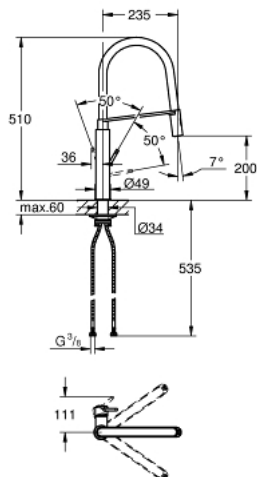

31 491 000 **CONCETTO SINGLE-LEVER SINK MIXER 1/2"**

PRODUCT DESCRIPTION

- Colour: chrome
- single hole installation
- GROHE LongLife finish
- GROHE SilkMove 28 mm ceramic cartridge
- flow strainer
- with integrated temperature limiter
- professional spray
- with flexible, hygienic GROHFlexx kitchen santoprene hose
- diverter: laminar spray/SpeedClean shower jet
- automatic return to laminar spray
- MagneticDocking guarantees easy retraction and smooth docking of the spray head back to the starting position
- swivel spout
- selectable swivel area : 0° / 150° / 360°
- Protected against backflow
- flexible connection hoses
-
- maximum flow rate (at 3 bar): 8 l/min

31 491 000 **CONCETTO SINGLE-LEVER SINK MIXER 1/2"**

SPARE PARTS, April 2022 – now

- 1: Lever (Spare part-nr. 46966000)
- 2: Cartridge (Spare part-nr. 46963000)
- 3: Pull-Out spray (Spare part-nr. 46967000)
- 3.1: Flow straightener (Spare part-nr. 48347000)
- 4: Shower hose (Spare part-nr. 46968KK0)
- 5: Non-return valve (Spare part-nr. 08565000)
- 6: Dirt strainer (Spare part-nr. 0676800M)
- 7: Support plate (Spare part-nr. 05334000)
- 8: Shank fastening assembly (Spare part-nr. 48384000)