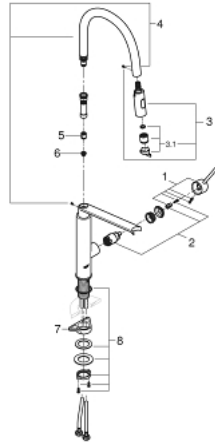

31 491 000 **CONCETTO SINGLE-LEVER SINK MIXER 1/2"**

PRODUCT DESCRIPTION

- Colour: chrome
- single hole installation
- GROHE LongLife finish
- GROHE SilkMove 28 mm ceramic cartridge
- flow straightener
- with integrated temperature limiter
- professional spray
- with flexible, hygienic GROHFlexx kitchen santoprene hose
- diverter: laminar spray/SpeedClean shower jet
- automatic return to laminar spray
- MagneticDocking guarantees easy retraction and smooth docking of the spray head back to the starting position
- swivel spout
- swivel area 360°
- protected against backflow
- flexible connection hoses
-
- maximum flow rate (at 3 bar): 8 l/min

31 491 000 **CONCETTO SINGLE-LEVER SINK MIXER 1/2"**

SPARE PARTS, 4月 2022 – now

- 1: Lever (Spare part-nr. 46966000)
- 2: Cartridge (Spare part-nr. 46963000)
- 3: Pull-Out spray (Spare part-nr. 46967000)
- 3.1: Flow straightener (Spare part-nr. 48347000)
- 4: Shower hose (Spare part-nr. 46968KK0)
- 5: Non-return valve (Spare part-nr. 08565000)
- 6: Dirt strainer (Spare part-nr. 0676800M)
- 7: Support plate (Spare part-nr. 05334000)
- 8: Shank fastening assembly (Spare part-nr. 48384000)