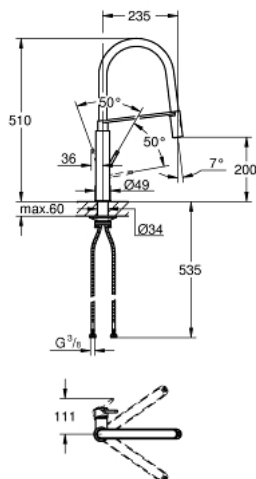

31 491 000 **CONCETTO SINGLE-LEVER SINK MIXER 1/2"**

PRODUCT DESCRIPTION

- Colour: chrome
- single hole installation
- GROHE LongLife finish
- GROHE SilkMove 28 mm ceramic cartridge
- flow straightener
- with integrated temperature limiter
- professional spray
- with flexible, hygienic GROHFlexx kitchen santoprene hose
- diverter: laminar spray/SpeedClean shower jet
- automatic return to laminar spray
- MagneticDocking guarantees easy retraction and smooth docking of the spray head back to the starting position
- swivel spout
- swivel area 360°
- protected against backflow
- flexible connection hoses
-
- maximum flow rate (at 3 bar): 8 l/min

31 491 000 **CONCETTO SINGLE-LEVER SINK MIXER 1/2"**

SPARE PARTS, 4月 2022 – now

- 1: Lever (Spare part-nr. 46966000)
- 2: Cartridge (Spare part-nr. 46963000)
- 3: Pull-Out spray (Spare part-nr. 46967000)
- 3.1: Flow straightener (Spare part-nr. 48347000)
- 4: Shower hose (Spare part-nr. 46968KK0)
- 5: Non-return valve (Spare part-nr. 08565000)
- 6: Dirt strainer (Spare part-nr. 0676800M)
- 7: Support plate (Spare part-nr. 05334000)
- 8: Shank fastening assembly (Spare part-nr. 48384000)