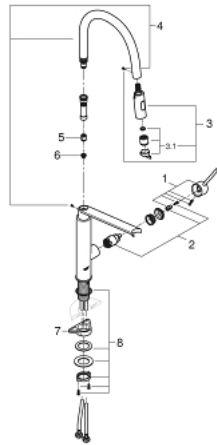

## 31 491 DC0 **CONCETTO SINGLE-LEVER SINK MIXER 1/2"**

### PRODUCT DESCRIPTION

- Colour: Supersteel
- single hole installation
- GROHE LongLife finish
- GROHE SilkMove 28 mm ceramic cartridge
- flow strainer
- with integrated temperature limiter
- professional spray
- with flexible, hygienic GROHFlex kitchen santoprene hose
- diverter: laminar spray/SpeedClean shower jet
- automatic return to laminar spray
- MagneticDocking guarantees easy retraction and smooth docking of the spray head back to the starting position
- swivel spout
- selectable swivel area : 0° / 150° / 360°
- Protected against backflow
- flexible connection hoses
- 
- maximum flow rate (at 3 bar): 8 l/min

### **SPARE PARTS**, April 2022 – now

- 1: Lever (Spare part-nr. 46966DC0)
- 2: Cartridge (Spare part-nr. 46963000)
- 3: Pull-Out spray (Spare part-nr. 46967DC0)
- 3.1: Flow straightener (Spare part-nr. 48347000)
- 4: Shower hose (Spare part-nr. 46968KK0)
- 5: Non-return valve (Spare part-nr. 08565000)
- 6: Dirt strainer (Spare part-nr. 0676800M)
- 7: Support plate (Spare part-nr. 05334000)
- 8: Shank fastening assembly (Spare part-nr. 48384000)