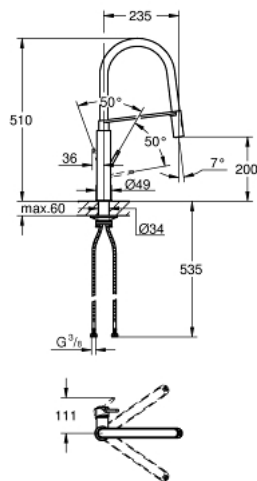

## 31 491 DC0 **CONCETTO SINGLE-LEVER SINK MIXER 1/2"**

### PRODUCT DESCRIPTION

- Colour: Supersteel
- single hole installation
- GROHE LongLife finish
- GROHE SilkMove 28 mm ceramic cartridge
- flow strainer
- with integrated temperature limiter
- professional spray
- with flexible, hygienic GROHFlex kitchen santoprene hose
- diverter: laminar spray/SpeedClean shower jet
- automatic return to laminar spray
- MagneticDocking guarantees easy retraction and smooth docking of the spray head back to the starting position
- swivel spout
- selectable swivel area : 0° / 150° / 360°
- Protected against backflow
- flexible connection hoses
- 
- maximum flow rate (at 3 bar): 8 l/min

### **SPARE PARTS**, April 2022 – now

- 1: Lever (Spare part-nr. 46966DC0)
- 2: Cartridge (Spare part-nr. 46963000)
- 3: Pull-Out spray (Spare part-nr. 46967DC0)
- 3.1: Flow straightener (Spare part-nr. 48347000)
- 4: Shower hose (Spare part-nr. 46968KK0)
- 5: Non-return valve (Spare part-nr. 08565000)
- 6: Dirt strainer (Spare part-nr. 0676800M)
- 7: Support plate (Spare part-nr. 05334000)
- 8: Shank fastening assembly (Spare part-nr. 48384000)