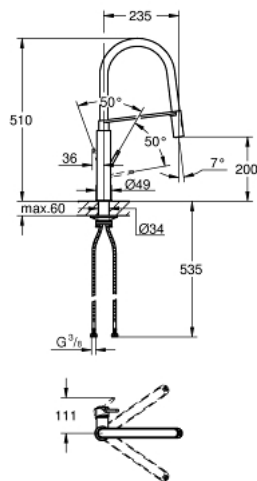

31 491 DC0 CONCETTO SINGLE-LEVER SINK MIXER 1/2"

PRODUCT DESCRIPTION

- Colour: supersteel
- single hole installation
- GROHE LongLife finish
- GROHE SilkMove 28 mm ceramic cartridge
- flow straightener
- with integrated temperature limiter
- professional spray
- with flexible, hygienic GROHFlex kitchen santoprene hose
- diverter: laminar spray/SpeedClean shower jet
- automatic return to laminar spray
- MagneticDocking guarantees easy retraction and smooth docking of the spray head back to the starting position
- swivel spout
- swivel area 360°
- protected against backflow
- flexible connection hoses
-
- maximum flow rate (at 3 bar): 8 l/min

31 491 DC0 CONCETTO SINGLE-LEVER SINK MIXER 1/2"

SPARE PARTS, 4月 2022 – now

- 1: Lever (Spare part-nr. 46966DC0)
- 2: Cartridge (Spare part-nr. 46963000)
- 3: Pull-Out spray (Spare part-nr. 46967DC0)
- 3.1: Flow straightener (Spare part-nr. 48347000)
- 4: Shower hose (Spare part-nr. 46968KK0)
- 5: Non-return valve (Spare part-nr. 08565000)
- 6: Dirt strainer (Spare part-nr. 0676800M)
- 7: Support plate (Spare part-nr. 05334000)
- 8: Shank fastening assembly (Spare part-nr. 48384000)