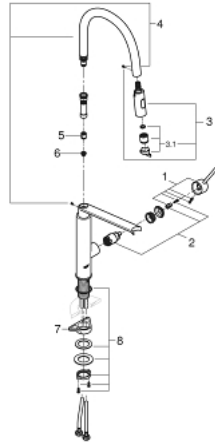

31 491 DC0 CONCETTO SINGLE-LEVER SINK MIXER 1/2"

PRODUCT DESCRIPTION

- Colour: supersteel
- single hole installation
- GROHE LongLife finish
- GROHE SilkMove 28 mm ceramic cartridge
- flow straightener
- with integrated temperature limiter
- professional spray
- with flexible, hygienic GROHFlex kitchen santoprene hose
- diverter: laminar spray/SpeedClean shower jet
- automatic return to laminar spray
- MagneticDocking guarantees easy retraction and smooth docking of the spray head back to the starting position
- swivel spout
- swivel area 360°
- protected against backflow
- flexible connection hoses
-
- maximum flow rate (at 3 bar): 8 l/min

31 491 DC0 CONCETTO SINGLE-LEVER SINK MIXER 1/2"

SPARE PARTS, 4月 2022 – now

- 1: Lever (Spare part-nr. 46966DC0)
- 2: Cartridge (Spare part-nr. 46963000)
- 3: Pull-Out spray (Spare part-nr. 46967DC0)
- 3.1: Flow straightener (Spare part-nr. 48347000)
- 4: Shower hose (Spare part-nr. 46968KK0)
- 5: Non-return valve (Spare part-nr. 08565000)
- 6: Dirt strainer (Spare part-nr. 0676800M)
- 7: Support plate (Spare part-nr. 05334000)
- 8: Shank fastening assembly (Spare part-nr. 48384000)