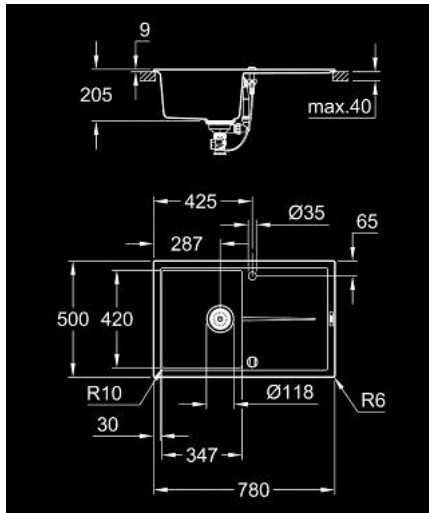

31 639 AP0 K400 COMPOSITE SINK WITH DRAINER

PRODUCT DESCRIPTION

- Colour: granite black
- model: K400 50-C 78/50 1.0 rev
- mounting type: top mount
- material: quartz composite
- GROHE Whisper
- min. cabinet size: 500 mm
- dimensions: 780 x 500 mm
- 1 bowl: 347 x 440 x 205 mm
- outer radius: R6, inner bowl radius: R10
- GROHE FastFixationInstallation system
- sink mountable left or right
- cut-out: 765 x 485 mm
- drainer: automatic waste fitting
- accessories included: automatic waste fitting with rotary handle, waste kit, basket strainer waste, mounting set
- optional push to open excenter (40 986 SD0)
- amount of fasteners included (top mount): 10
- heat resistant up to 180° C

31 639 AP0 **K400 COMPOSITE SINK WITH DRAINER**

SPARE PARTS, July 2018 – now

1: Plug (Spare part-nr. 42588SD0)

2: Turning handle (Spare part-nr. 42587SD0)