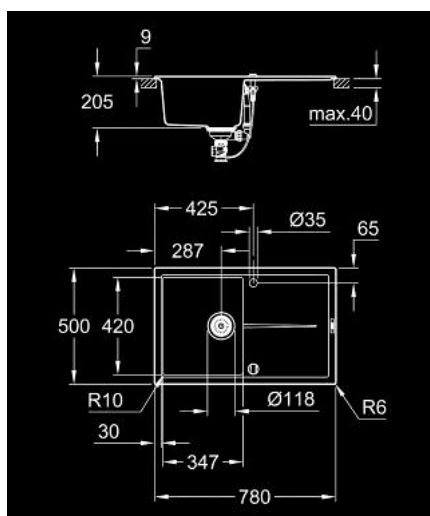

31 639 AP0 K400 COMPOSITE SINK WITH DRAINER

PRODUCT DESCRIPTION

- Colour: granite black
- model: K400 50-C 78/50 1.0 rev
- mounting type: top mount
- material: quartz composite
- GROHE Whisper
- min. cabinet size: 500 mm
- dimensions: 780 x 500 mm
- 1 bowl: 347 x 440 x 205 mm
- outer radius: R6, inner bowl radius: R10
- GROHE FastFixation installation system
- sink mountable left or right
- cut-out: 765 x 485 mm
- drainer: automatic waste fitting
- optional push to open excenter (40 986 SD0)
- amount of fasteners included (top mount): 10
- heat resistant up to 180° C

31 639 AP0 **K400 COMPOSITE SINK WITH DRAINER**

SPARE PARTS, 7月 2018 – now

1: Plug (Spare part-nr. 42588SD0)

2: Turning handle (Spare part-nr. 42587SD0)