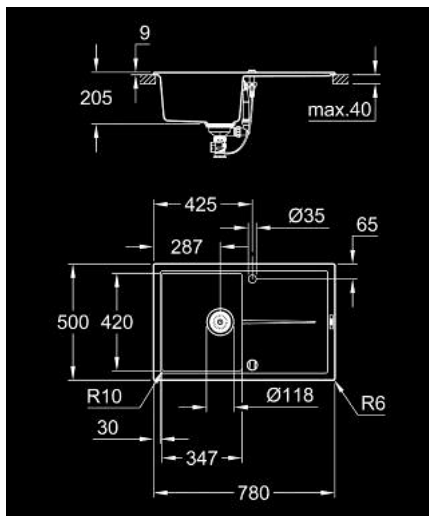

31 639 AT0 K400 COMPOSITE SINK WITH DRAINER

PRODUCT DESCRIPTION

- Colour: granite gray
- model: K400 50-C 78/50 1.0 rev
- mounting type: top mount
- material: quartz composite
- GROHE Whisper
- min. cabinet size: 500 mm
- dimensions: 780 x 500 mm
- 1 bowl: 347 x 440 x 205 mm
- outer radius: R6, inner bowl radius: R10
- GROHE FastFixation installation system
- sink mountable left or right
- cut-out: 765 x 485 mm
- drainer: automatic waste fitting
- optional push to open excenter (40 986 SD0)
- amount of fasteners included (top mount): 10
- heat resistant up to 180° C

31 639 AT0 **K400 COMPOSITE SINK WITH DRAINER**

SPARE PARTS, 7月 2018 – now

1: Plug (Spare part-nr. 42588SD0)

2: Turning handle (Spare part-nr. 42587SD0)