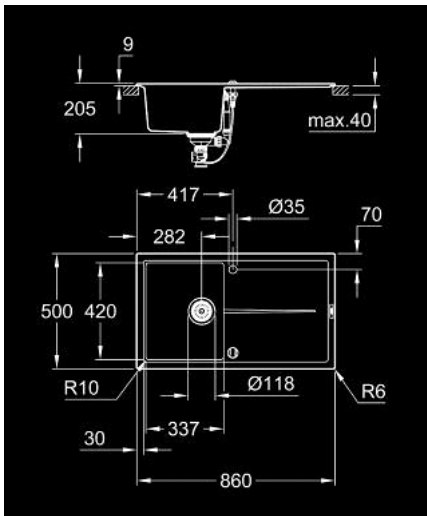

31 640 AP0 K400 COMPOSITE SINK WITH DRAINER

PRODUCT DESCRIPTION

- Colour: granite black
- model: K400 50-C 86/50 1.0 rev
- mounting type: top mount
- material: quartz composite
- GROHE Whisper
- min. cabinet size: 500 mm
- dimensions: 860 x 500 mm
- 1 bowl: 337 x 420 x 205 mm
- outer radius: R6, inner bowl radius: R10
- GROHE FastFixationInstallation system
- sink mountable left or right
- cut-out: 840 x 480 mm
- drainer: automatic waste fitting
- accessories included: automatic waste fitting with rotary handle, waste kit, basket strainer waste, mounting set
- optional push to open excenter (40 986 SD0)
- amount of fasteners included (top mount): 10
- heat resistant up to 180° C

31 640 AP0 **K400 COMPOSITE SINK WITH DRAINER**

SPARE PARTS, July 2018 – now

1: Plug (Spare part-nr. 42588SD0)

2: Turning handle (Spare part-nr. 42587SD0)