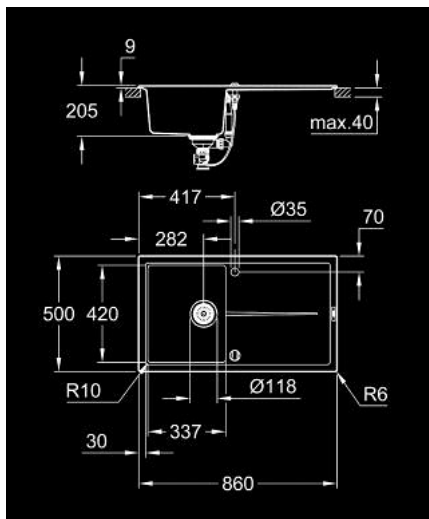

31 640 AP0 K400 COMPOSITE SINK WITH DRAINER

PRODUCT DESCRIPTION

- Colour: granite black
- model: K400 50-C 86/50 1.0 rev
- mounting type: top mount
- material: quartz composite
- GROHE Whisper
- min. cabinet size: 500 mm
- dimensions: 860 x 500 mm
- 1 bowl: 337 x 420 x 205 mm
- outer radius: R6, inner bowl radius: R10
- GROHE FastFixation installation system
- sink mountable left or right
- cut-out: 840 x 480 mm
- drainer: automatic waste fitting
- optional push to open excenter (40 986 SD0)
- amount of fasteners included (top mount): 10
- heat resistant up to 180° C

31 640 AP0 **K400 COMPOSITE SINK WITH DRAINER**

SPARE PARTS, 7月 2018 – now

1: Plug (Spare part-nr. 42588SD0)

2: Turning handle (Spare part-nr. 42587SD0)