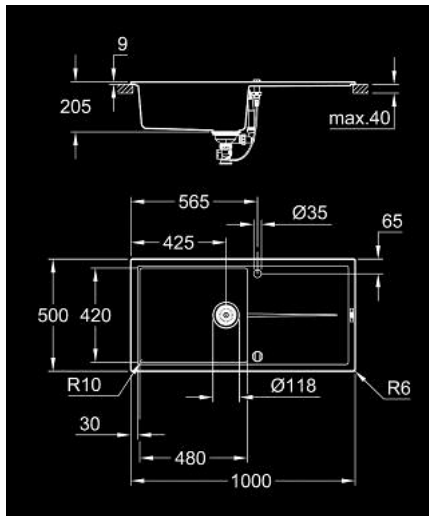

31 641 AP0 K400 COMPOSITE SINK WITH DRAINER

PRODUCT DESCRIPTION

- Colour: granite black
- model: K400 60-C 100/50 1.0 rev
- mounting type: top mount
- material: quartz composite
- GROHE Whisper
- min. cabinet size: 600 mm
- dimensions: 1000 x 500 mm
- 1 bowl: 480 x 420 x 205 mm
- outer radius: R6, inner bowl radius: R10
- GROHE FastFixationInstallation system
- sink mountable left or right
- cut-out: 980 x 480 mm
- drainer: automatic waste fitting
- accessories included: automatic waste fitting with rotary handle, waste kit, basket strainer waste, mounting set
- optional push to open excenter (40 986 SD0)
- amount of fasteners included (top mount): 12
- heat resistant up to 180° C

31 641 AP0 K400 COMPOSITE SINK WITH DRAINER

SPARE PARTS, May 2022 – now

1: Plug (Spare part-nr. 42588SD1)

2: Siphon (Spare part-nr. 42617000)

3: Cover element (Spare part-nr. 42590SD1)

4: Turning handle (Spare part-nr. 42587SD0)