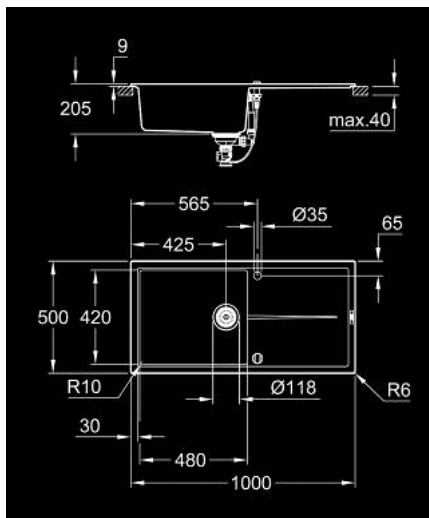

31 641 AP0 K400 COMPOSITE SINK WITH DRAINER

PRODUCT DESCRIPTION

- Colour: granite black
- model: K400 60-C 100/50 1.0 rev
- mounting type: top mount
- material: quartz composite
- GROHE Whisper
- min. cabinet size: 600 mm
- dimensions: 1000 x 500 mm
- 1 bowl: 480 x 420 x 205 mm
- outer radius: R6, inner bowl radius: R10
- GROHE FastFixation installation system
- sink mountable left or right
- cut-out: 980 x 480 mm
- drainer: automatic waste fitting
- optional push to open excenter (40 986 SD0)
- amount of fasteners included (top mount): 12
- heat resistant up to 180° C

31 641 AP0 **K400 COMPOSITE SINK WITH DRAINER**

SPARE PARTS, 5月 2022 – now

1: Plug (Spare part-nr. 42588SD1)

2: Siphon (Spare part-nr. 42617000)

3: Cover element (Spare part-nr. 42590SD1)

4: Turning handle (Spare part-nr. 42587SD0)