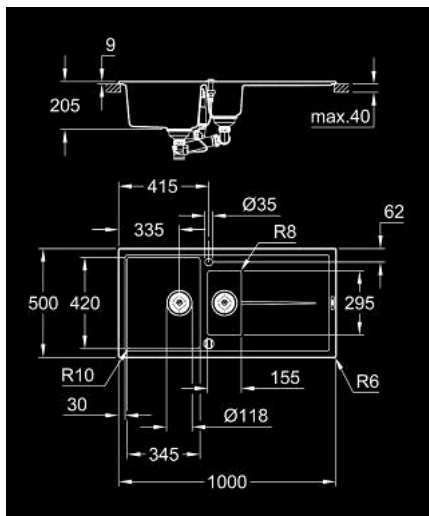

## 31 642 AP0 K400 COMPOSITE SINK WITH DRAINER

### PRODUCT DESCRIPTION

- Colour: granite black
- model: K400 60-C 100/50 1.5 rev
- mounting type: top mount
- material: quartz composite
- GROHE Whisper
- min. cabinet size: 600 mm
- dimensions: 1000 x 500 mm
- 1 bowl: 335 x 420 x 205 mm
- 0.5 bowl: 155 x 295 x 146 mm
- outer radius: R6, inner bowl radius: big bowl R10, small bowl R8
- GROHE FastFixationInstallation system
- sink mountable left or right
- cut-out: 980 x 480 mm
- drainer: automatic waste fitting
- accessories included: automatic waste fitting with rotary handle, waste kit, basket strainer waste, mounting set
- optional push to open excenter (40 986 SD0)
- amount of fasteners included (top mount): 10
- heat resistant up to 180° C

### **SPARE PARTS**, May 2022 – now

- 1: Plug (Spare part-nr. 42588SD1)
- 2: Waste trap (Spare part-nr. 42619000)
- 3: Cover element (Spare part-nr. 42590SD1)
- 4: Turning handle (Spare part-nr. 42587SD0)
- 5: Plug (Spare part-nr. 42589SD1)