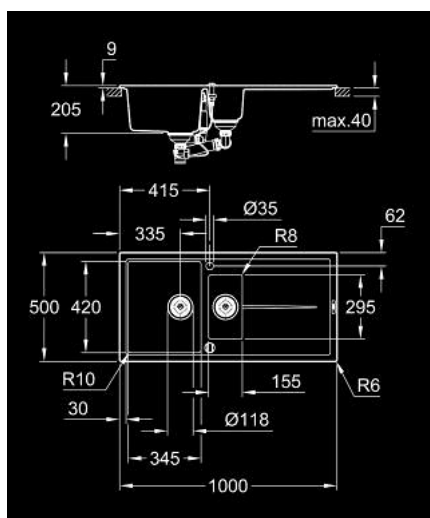

31 642 AP0 K400 COMPOSITE SINK WITH DRAINER

PRODUCT DESCRIPTION

- Colour: granite black
- model: K400 60-C 100/50 1.5 rev
- mounting type: top mount
- material: quartz composite
- GROHE Whisper
- min. cabinet size: 600 mm
- dimensions: 1000 x 500 mm
- 1 bowl: 335 x 420 x 205 mm
- 0.5 bowl: 155 x 295 x 146 mm
- outer radius: R6, inner bowl radius: big bowl R10, small bowl R8
- GROHE FastFixation installation system
- sink mountable left or right
- cut-out: 980 x 480 mm
- drainer: automatic waste fitting
- optional push to open excenter (40 986 SD0)
- amount of fasteners included (top mount): 10
- heat resistant up to 180° C

31 642 AP0 K400 COMPOSITE SINK WITH DRAINER

SPARE PARTS, 5月 2022 – now

1: Plug (Spare part-nr. 42588SD1)

2: Waste trap (Spare part-nr. 42619000)

3: Cover element (Spare part-nr. 42590SD1)

4: Turning handle (Spare part-nr. 42587SD0)

5: Plug (Spare part-nr. 42589SD1)