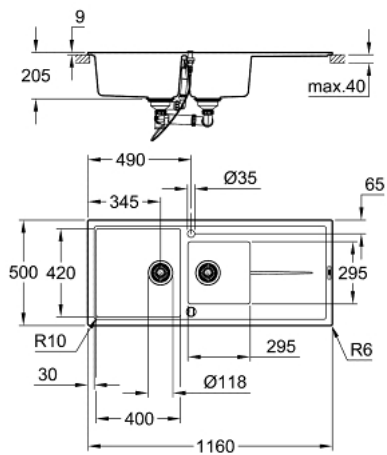

## 31 643 AP0 K400 COMPOSITE SINK WITH DRAINER

### PRODUCT DESCRIPTION

- Colour: granite black
- model: K400 80-C 116/50 1.5 rev
- mounting type: top mount
- material: quartz composite
- GROHE Whisper
- min. cabinet size: 800 mm
- dimensions: 1160 x 500 mm
- 1 bowl: 400 x 420 x 205 mm
- 2 bowl: 295 x 295 x 205 mm
- outer radius: R6, inner bowl radius: R10
- GROHE FastFixation installation system
- sink mountable left or right
- cut-out: 1140 x 480 mm
- drainer: automatic waste fitting
- optional push to open excenter (40 986 SD0)
- amount of fasteners included (top mount): 10
- heat resistant up to 180° C

### SPARE PARTS, 5月 2022 – now

1: Plug (Spare part-nr. 42588SD1)

2: Waste trap (Spare part-nr. 42619000)

3: Cover element (Spare part-nr. 42590SD1)

4: Turning handle (Spare part-nr. 42587SD0)

5: Plug (Spare part-nr. 42589SD1)