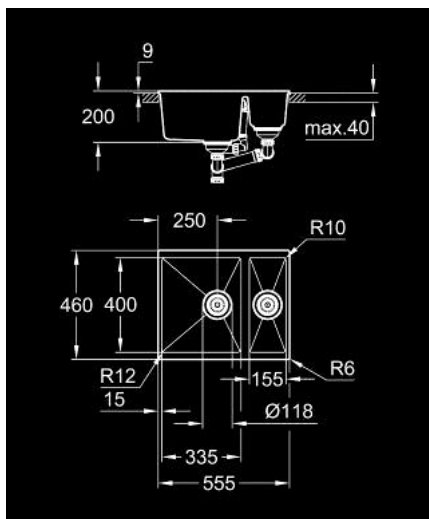

### PRODUCT DESCRIPTION

- Colour: granite black
- model: K500 60-C 55.5/46 1.5 rev
- mounting type: standard built-in and undermount
- material: quartz composite
- GROHE Whisper
- min. cabinet size: 600 mm
- dimensions: 555 x 460 mm
- 1 bowl: 335 x 400 x 200 mm
- 0.5 bowl: 155 x 400 x 140 mm
- outer radius: R6, inner bowl radius: big bowl R12, small bowl R10
- GROHE FastFixationInstallation system
- sink mountable left or right
- cut-out (top mount): 545 x 444 mm
- cut-out (undermount): 525 x 400 mm
- drainer: Ø 3.5"/90 mm basket strainer waste
- accessories included: waste kit, basket strainer waste, mounting set
- mounting with silicone (top mount)
- optional push to open excenter (40 986 SD0)
- amount of fasteners included (undermount): 8
- heat resistant up to 180° C