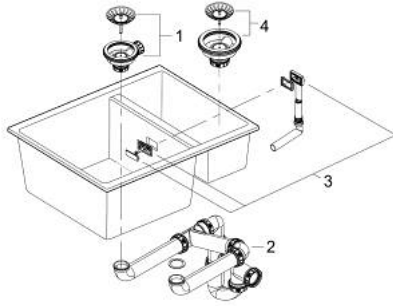

31 648 AP0 K500 COMPOSITE SINK

SPARE PARTS, May 2022 – now

1: Plug (Spare part-nr. 42588SD1)

2: Siphon (Spare part-nr. 42618000)

3: Cover element (Spare part-nr. 42590SD1)

4: Plug (Spare part-nr. 42589SD1)