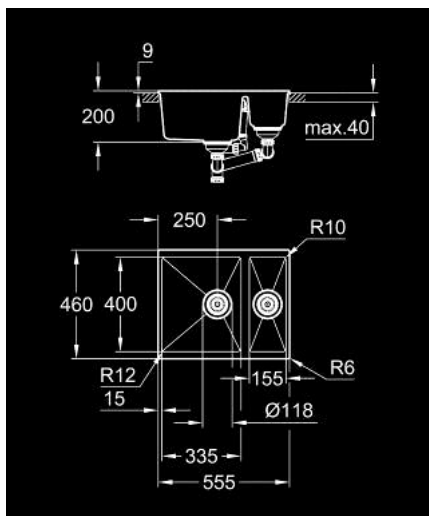

### PRODUCT DESCRIPTION

- Colour: granite black
- model: K500 60-C 55.5/46 1.5 rev
- mounting type: top mount or undermount
- material: quartz composite
- GROHE Whisper
- min. cabinet size: 600 mm
- dimensions: 555 x 460 mm
- 1 bowl: 335 x 400 x 200 mm
- 0.5 bowl: 155 x 400 x 140 mm
- outer radius: R6, inner bowl radius: big bowl R12, small bowl R10
- GROHE FastFixation installation system
- sink mountable left or right
- cut-out (top mount): 545 x 444 mm
- cut-out (undermount): 525 x 400 mm
- drainer:  $\varnothing 3.5$ " / 90 mm basket strainer waste
- accessories included: waste kit, basket strainer waste, mounting set
- mounting with silicone (top mount)
- optional push to open excenter (40 986 SD0)
- amount of fasteners included (undermount): 8
- heat resistant up to 180° C