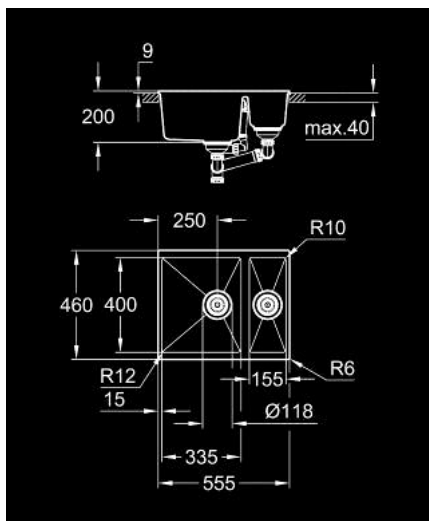

31 648 AT0 K500 COMPOSITE SINK

PRODUCT DESCRIPTION

- Colour: granite gray
- model: K500 60-C 55.5/46 1.5 rev
- mounting type: standard built-in and undermount
- material: quartz composite
- GROHE Whisper
- min. cabinet size: 600 mm
- dimensions: 555 x 460 mm
- 1 bowl: 335 x 400 x 200 mm
- 0.5 bowl: 155 x 400 x 140 mm
- outer radius: R6, inner bowl radius: big bowl R12, small bowl R10
- GROHE FastFixationInstallation system
- sink mountable left or right
- cut-out (top mount): 545 x 444 mm
- cut-out (undermount): 525 x 400 mm
- drainer: Ø 3.5"/90 mm basket strainer waste
- accessories included: waste kit, basket strainer waste, mounting set
- mounting with silicone (top mount)
- optional push to open excenter (40 986 SD0)
- amount of fasteners included (undermount): 8
- heat resistant up to 180° C

31 648 AT0 **K500 COMPOSITE SINK**

SPARE PARTS, May 2022 – now

1: Plug (Spare part-nr. 42588SD1)

2: Siphon (Spare part-nr. 42618000)

3: Cover element (Spare part-nr. 42590SD1)

4: Plug (Spare part-nr. 42589SD1)