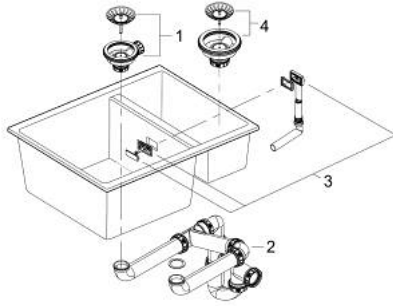

31 648 AT0 K500 COMPOSITE SINK

PRODUCT DESCRIPTION

- Colour: granite gray
- model: K500 60-C 55.5/46 1.5 rev
- mounting type: standard built-in and undermount
- material: quartz composite
- GROHE Whisper
- min. cabinet size: 600 mm
- dimensions: 555 x 460 mm
- 1 bowl: 335 x 400 x 200 mm
- 0.5 bowl: 155 x 400 x 140 mm
- outer radius: R6, inner bowl radius: big bowl R12, small bowl R10
- GROHE FastFixationInstallation system
- sink mountable left or right
- cut-out (top mount): 545 x 444 mm
- cut-out (undermount): 525 x 400 mm
- drainer: Ø 3.5"/90 mm basket strainer waste
- accessories included: waste kit, basket strainer waste, mounting set
- mounting with silicone (top mount)
- optional push to open excenter (40 986 SD0)
- amount of fasteners included (undermount): 8
- heat resistant up to 180° C

31 648 AT0 **K500 COMPOSITE SINK**

SPARE PARTS, May 2022 – now

1: Plug (Spare part-nr. 42588SD1)

2: Siphon (Spare part-nr. 42618000)

3: Cover element (Spare part-nr. 42590SD1)

4: Plug (Spare part-nr. 42589SD1)