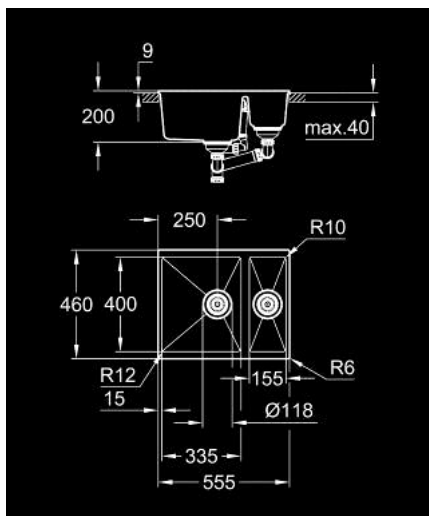

31 648 AT0 K500 COMPOSITE SINK

PRODUCT DESCRIPTION

- Colour: granite gray
- model: K500 60-C 55.5/46 1.5 rev
- mounting type: top mount or undermount
- material: quartz composite
- GROHE Whisper
- min. cabinet size: 600 mm
- dimensions: 555 x 460 mm
- 1 bowl: 335 x 400 x 200 mm
- 0.5 bowl: 155 x 400 x 140 mm
- outer radius: R6, inner bowl radius: big bowl R12, small bowl R10
- GROHE FastFixation installation system
- sink mountable left or right
- cut-out (top mount): 545 x 444 mm
- cut-out (undermount): 525 x 400 mm
- drainer: Ø 3.5"/90 mm basket strainer waste
- accessories included: waste kit, basket strainer waste, mounting set
- mounting with silicone (top mount)
- optional push to open excenter (40 986 SD0)
- amount of fasteners included (undermount): 8
- heat resistant up to 180° C

31 648 AT0 **K500 COMPOSITE SINK**

SPARE PARTS, 5月 2022 – now

1: Plug (Spare part-nr. 42588SD1)

2: Siphon (Spare part-nr. 42618000)

3: Cover element (Spare part-nr. 42590SD1)

4: Plug (Spare part-nr. 42589SD1)