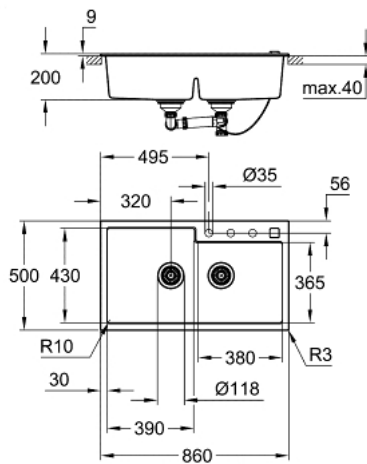

31 649 AP0 K500 COMPOSITE SINK

PRODUCT DESCRIPTION

- Colour: granite black
- model: K500 90-C 86/50 2.0
- mounting type: top mount
- material: quartz composite
- GROHE Whisper
- min. cabinet size: 900 mm
- dimensions: 860 x 500 mm
- 1 bowl: 390 x 430 x 200 mm
- 2 bowl: 380 x 365 x 200 mm
- outer radius: R3, inner bowl radius: R10
- GROHE FastFixationInstallation system
- sink mountable left
- cut-out: 840 x 480 mm
- drainer: automatic waste fitting
- accessories included: automatic waste fitting with rotary handle, waste kit, basket strainer waste, mounting set
- optional push to open excenter (40 986 SD0)
- amount of fasteners included (top mount): 10
- heat resistant up to 180° C

31 649 AP0 K500 COMPOSITE SINK

SPARE PARTS, May 2022 – now

- 1: Plug (Spare part-nr. 42588SD1)
- 2: Waste trap (Spare part-nr. 42619000)
- 3: Cover element (Spare part-nr. 42590SD1)
- 4: Turning handle (Spare part-nr. 42586SD0)
- 5: Plug (Spare part-nr. 42589SD1)