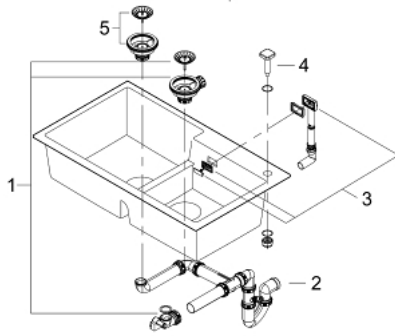

31 649 AP0 K500 COMPOSITE SINK

PRODUCT DESCRIPTION

- Colour: granite black
- model: K500 90-C 86/50 2.0
- mounting type: top mount
- material: quartz composite
- GROHE Whisper
- min. cabinet size: 900 mm
- dimensions: 860 x 500 mm
- 1 bowl: 390 x 430 x 200 mm
- 2 bowl: 380 x 365 x 200 mm
- outer radius: R3, inner bowl radius: R10
- GROHE FastFixationInstallation system
- sink mountable left
- cut-out: 840 x 480 mm
- drainer: automatic waste fitting
- accessories included: automatic waste fitting with rotary handle, waste kit, basket strainer waste, mounting set
- optional push to open excenter (40 986 SD0)
- amount of fasteners included (top mount): 10
- heat resistant up to 180° C

31 649 AP0 K500 COMPOSITE SINK

SPARE PARTS, May 2022 – now

- 1: Plug (Spare part-nr. 42588SD1)
- 2: Waste trap (Spare part-nr. 42619000)
- 3: Cover element (Spare part-nr. 42590SD1)
- 4: Turning handle (Spare part-nr. 42586SD0)
- 5: Plug (Spare part-nr. 42589SD1)