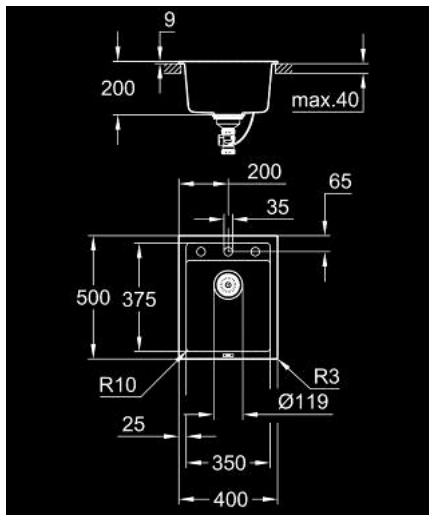

### PRODUCT DESCRIPTION

- Colour: granite black
- model: K700 50-C 40/50 1.0
- mounting type: top mount
- material: quartz composite
- GROHE Whisper
- min. cabinet size: 500 mm
- dimensions: 400 x 500 mm
- 1 bowl: 350 x 375 x 200 mm
- outer radius: R6, inner bowl radius: R45
- GROHE FastFixationInstallation system
- cut-out: 380 x 480 mm
- drainer: automatic waste fitting
- accessories included: automatic waste fitting with rotary handle, waste kit, basket strainer waste, mounting set
- optional push to open excenter (40 986 SD0)
- amount of fasteners included (top mount): 6
- heat resistant up to 180° C

### SPARE PARTS, May 2022 – now

- 1: Plug (Spare part-nr. 42588SD1)
- 2: Siphon (Spare part-nr. 42617000)
- 3: Cover element (Spare part-nr. 42621SD0)
- 4: Turning handle (Spare part-nr. 42586SD0)