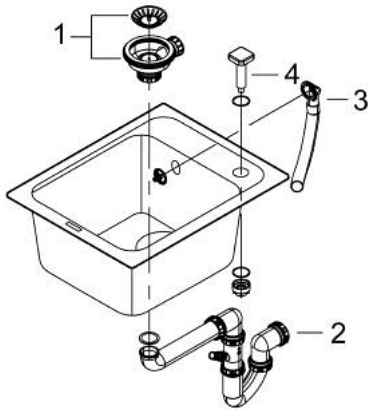

### PRODUCT DESCRIPTION

- Colour: granite black
- model: K700 50-C 40/50 1.0
- mounting type: top mount
- material: quartz composite
- GROHE Whisper
- min. cabinet size: 500 mm
- dimensions: 400 x 500 mm
- 1 bowl: 350 x 375 x 200 mm
- outer radius: R6, inner bowl radius: R45
- GROHE FastFixationInstallation system
- cut-out: 380 x 480 mm
- drainer: automatic waste fitting
- accessories included: automatic waste fitting with rotary handle, waste kit, basket strainer waste, mounting set
- optional push to open excenter (40 986 SD0)
- amount of fasteners included (top mount): 6
- heat resistant up to 180° C

### SPARE PARTS, May 2022 – now

- 1: Plug (Spare part-nr. 42588SD1)
- 2: Siphon (Spare part-nr. 42617000)
- 3: Cover element (Spare part-nr. 42621SD0)
- 4: Turning handle (Spare part-nr. 42586SD0)