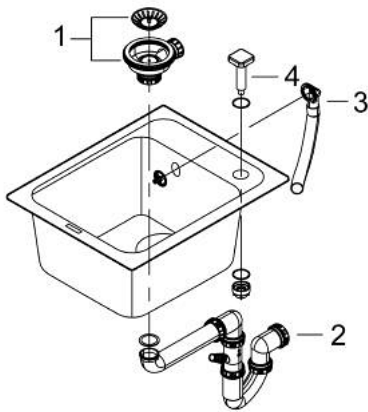

31 650 AP0 K700 COMPOSITE SINK

PRODUCT DESCRIPTION

- Colour: granite black
- model: K700 50-C 40/50 1.0
- mounting type: top mount
- material: quartz composite
- GROHE Whisper
- min. cabinet size: 500 mm
- dimensions: 400 x 500 mm
- 1 bowl: 350 x 375 x 200 mm
- outer radius: R6, inner bowl radius: R45
- GROHE FastFixation installation system
- cut-out: 380 x 480 mm
- drainer: automatic waste fitting
- optional push to open excenter (40 986 SD0)
- amount of fasteners included (top mount): 6
- heat resistant up to 180° C

31 650 AP0 K700 COMPOSITE SINK

SPARE PARTS, 5月 2022 – now

- 1: Plug (Spare part-nr. 42588SD1)
- 2: Siphon (Spare part-nr. 42617000)
- 3: Cover element (Spare part-nr. 42621SD0)
- 4: Turning handle (Spare part-nr. 42586SD0)