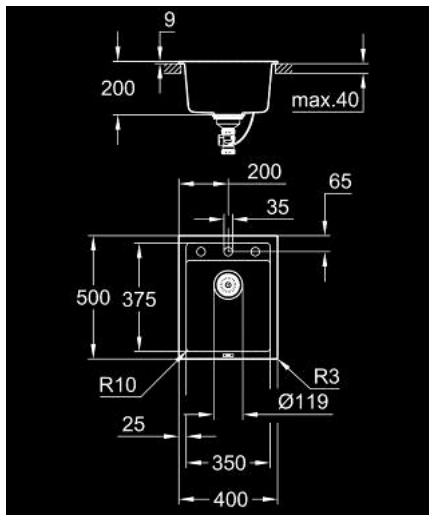

31 650 AP0 K700 COMPOSITE SINK

PRODUCT DESCRIPTION

- Colour: granite black
- model: K700 50-C 40/50 1.0
- mounting type: top mount
- material: quartz composite
- GROHE Whisper
- min. cabinet size: 500 mm
- dimensions: 400 x 500 mm
- 1 bowl: 350 x 375 x 200 mm
- outer radius: R6, inner bowl radius: R45
- GROHE FastFixation installation system
- cut-out: 380 x 480 mm
- drainer: automatic waste fitting
- optional push to open excenter (40 986 SD0)
- amount of fasteners included (top mount): 6
- heat resistant up to 180° C

31 650 AP0 K700 COMPOSITE SINK

SPARE PARTS, 5月 2022 – now

- 1: Plug (Spare part-nr. 42588SD1)
- 2: Siphon (Spare part-nr. 42617000)
- 3: Cover element (Spare part-nr. 42621SD0)
- 4: Turning handle (Spare part-nr. 42586SD0)