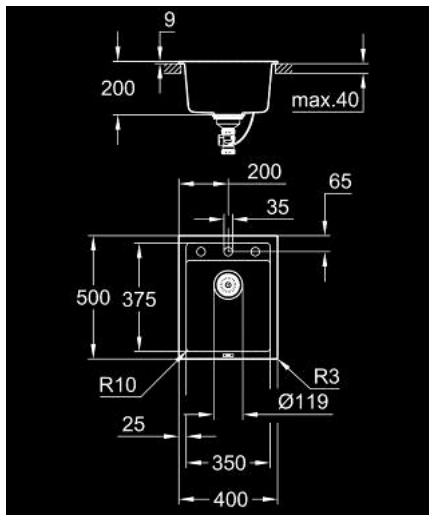

## 31 650 AT0 K700 COMPOSITE SINK

### PRODUCT DESCRIPTION

- Colour: granite gray
- model: K700 50-C 40/50 1.0
- mounting type: top mount
- material: quartz composite
- GROHE Whisper
- min. cabinet size: 500 mm
- dimensions: 400 x 500 mm
- 1 bowl: 350 x 375 x 200 mm
- outer radius: R6, inner bowl radius: R45
- GROHE FastFixationInstallation system
- cut-out: 380 x 480 mm
- drainer: automatic waste fitting
- accessories included: automatic waste fitting with rotary handle, waste kit, basket strainer waste, mounting set
- optional push to open excenter (40 986 SD0)
- amount of fasteners included (top mount): 6
- heat resistant up to 180° C

### SPARE PARTS, May 2022 – now

- 1: Plug (Spare part-nr. 42588SD1)
- 2: Siphon (Spare part-nr. 42617000)
- 3: Cover element (Spare part-nr. 42621SD0)
- 4: Turning handle (Spare part-nr. 42586SD0)