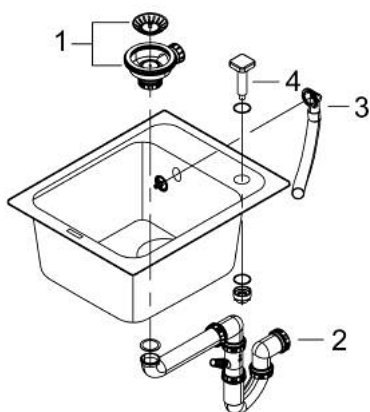

### PRODUCT DESCRIPTION

- Colour: granite gray
- model: K700 50-C 40/50 1.0
- mounting type: top mount
- material: quartz composite
- GROHE Whisper
- min. cabinet size: 500 mm
- dimensions: 400 x 500 mm
- 1 bowl: 350 x 375 x 200 mm
- outer radius: R6, inner bowl radius: R45
- GROHE FastFixationInstallation system
- cut-out: 380 x 480 mm
- drainer: automatic waste fitting
- accessories included: automatic waste fitting with rotary handle, waste kit, basket strainer waste, mounting set
- optional push to open excenter (40 986 SD0)
- amount of fasteners included (top mount): 6
- heat resistant up to 180° C

### SPARE PARTS, May 2022 – now

- 1: Plug (Spare part-nr. 42588SD1)
- 2: Siphon (Spare part-nr. 42617000)
- 3: Cover element (Spare part-nr. 42621SD0)
- 4: Turning handle (Spare part-nr. 42586SD0)