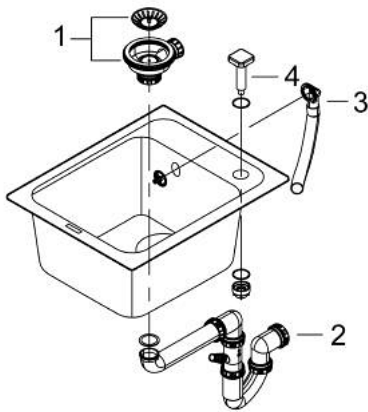

31 650 AT0 K700 COMPOSITE SINK

PRODUCT DESCRIPTION

- Colour: granite gray
- model: K700 50-C 40/50 1.0
- mounting type: top mount
- material: quartz composite
- GROHE Whisper
- min. cabinet size: 500 mm
- dimensions: 400 x 500 mm
- 1 bowl: 350 x 375 x 200 mm
- outer radius: R6, inner bowl radius: R45
- GROHE FastFixation installation system
- cut-out: 380 x 480 mm
- drainer: automatic waste fitting
- optional push to open excenter (40 986 SD0)
- amount of fasteners included (top mount): 6
- heat resistant up to 180° C

31 650 AT0 K700 COMPOSITE SINK

SPARE PARTS, 5月 2022 – now

- 1: Plug (Spare part-nr. 42588SD1)
- 2: Siphon (Spare part-nr. 42617000)
- 3: Cover element (Spare part-nr. 42621SD0)
- 4: Turning handle (Spare part-nr. 42586SD0)