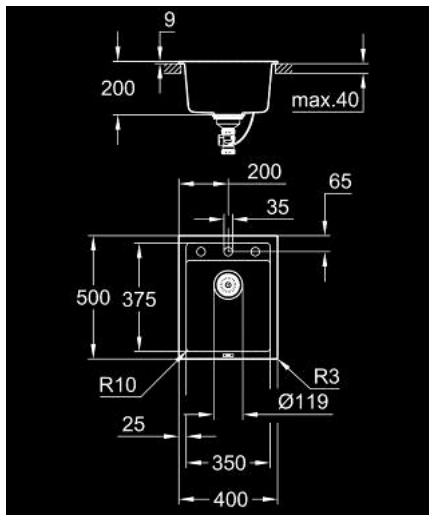

31 650 AT0 K700 COMPOSITE SINK

PRODUCT DESCRIPTION

- Colour: granite gray
- model: K700 50-C 40/50 1.0
- mounting type: top mount
- material: quartz composite
- GROHE Whisper
- min. cabinet size: 500 mm
- dimensions: 400 x 500 mm
- 1 bowl: 350 x 375 x 200 mm
- outer radius: R6, inner bowl radius: R45
- GROHE FastFixation installation system
- cut-out: 380 x 480 mm
- drainer: automatic waste fitting
- optional push to open excenter (40 986 SD0)
- amount of fasteners included (top mount): 6
- heat resistant up to 180° C

31 650 AT0 K700 COMPOSITE SINK

SPARE PARTS, 5月 2022 – now

- 1: Plug (Spare part-nr. 42588SD1)
- 2: Siphon (Spare part-nr. 42617000)
- 3: Cover element (Spare part-nr. 42621SD0)
- 4: Turning handle (Spare part-nr. 42586SD0)