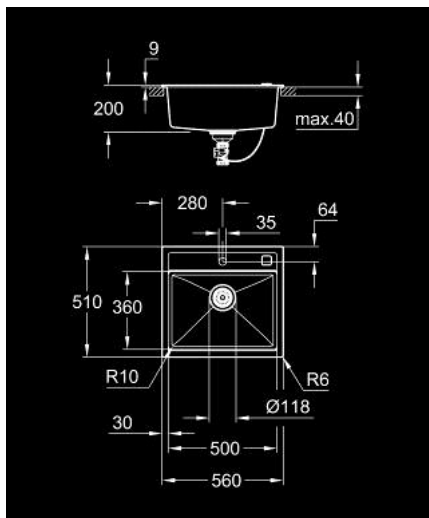

31 651 AP0 K700 COMPOSITE SINK

PRODUCT DESCRIPTION

- Colour: granite black
- model: K700 60-C 56/51 1.0
- mounting type: top mount
- material: quartz composite
- GROHE Whisper
- min. cabinet size: 600 mm
- dimensions: 560 x 510 mm
- 1 bowl: 500 x 360 x 200 mm
- outer radius: R6, inner bowl radius: R10
- GROHE FastFixationInstallation system
- cut-out: 545 x 495 mm
- drainer: automatic waste fitting
- accessories included: automatic waste fitting with rotary handle, waste kit, basket strainer waste, mounting set
- optional push to open excenter (40 986 SD0)
- amount of fasteners included (top mount): 8
- heat resistant up to 180° C

31 651 AP0 K700 COMPOSITE SINK

SPARE PARTS, May 2022 – now

1: Plug (Spare part-nr. 42588SD1)

2: Siphon (Spare part-nr. 42617000)

3: Cover element (Spare part-nr. 42590SD1)

4: Turning handle (Spare part-nr. 42586SD0)