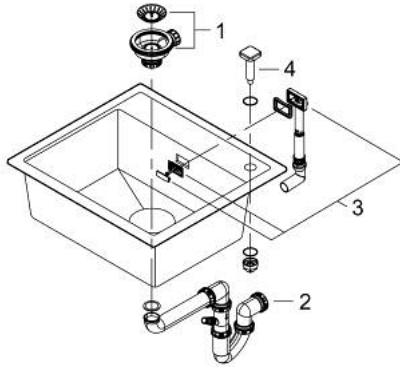

31 651 AP0 K700 COMPOSITE SINK

PRODUCT DESCRIPTION

- Colour: granite black
- model: K700 60-C 56/51 1.0
- mounting type: top mount
- material: quartz composite
- GROHE Whisper
- min. cabinet size: 600 mm
- dimensions: 560 x 510 mm
- 1 bowl: 500 x 360 x 200 mm
- outer radius: R6, inner bowl radius: R10
- GROHE FastFixationInstallation system
- cut-out: 545 x 495 mm
- drainer: automatic waste fitting
- accessories included: automatic waste fitting with rotary handle, waste kit, basket strainer waste, mounting set
- optional push to open excenter (40 986 SD0)
- amount of fasteners included (top mount): 8
- heat resistant up to 180° C

31 651 AP0 K700 COMPOSITE SINK

SPARE PARTS, May 2022 – now

1: Plug (Spare part-nr. 42588SD1)

2: Siphon (Spare part-nr. 42617000)

3: Cover element (Spare part-nr. 42590SD1)

4: Turning handle (Spare part-nr. 42586SD0)