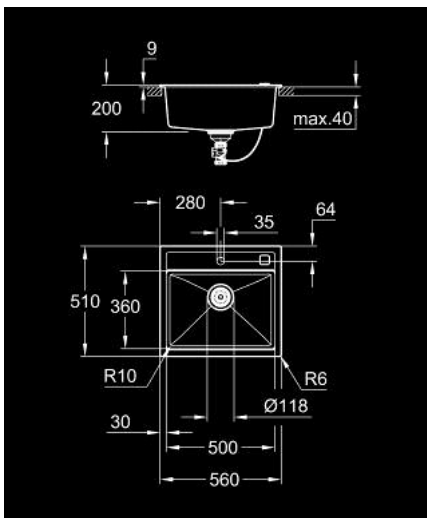

31 651 AP0 K700 COMPOSITE SINK

PRODUCT DESCRIPTION

- Colour: granite black
- model: K700 60-C 56/51 1.0
- mounting type: top mount
- material: quartz composite
- GROHE Whisper
- min. cabinet size: 600 mm
- dimensions: 560 x 510 mm
- 1 bowl: 500 x 360 x 200 mm
- outer radius: R6, inner bowl radius: R10
- GROHE FastFixation installation system
- cut-out: 545 x 495 mm
- drainer: automatic waste fitting
- optional push to open excenter (40 986 SD0)
- amount of fasteners included (top mount): 8
- heat resistant up to 180° C

31 651 AP0 K700 COMPOSITE SINK

SPARE PARTS, 5月 2022 – now

1: Plug (Spare part-nr. 42588SD1)

2: Siphon (Spare part-nr. 42617000)

3: Cover element (Spare part-nr. 42590SD1)

4: Turning handle (Spare part-nr. 42586SD0)