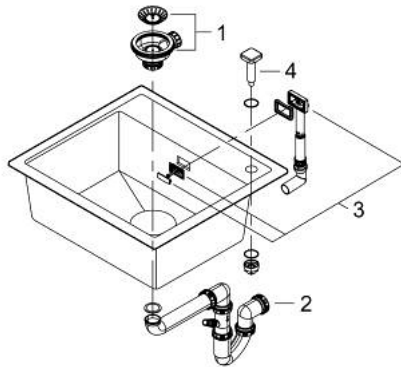

### PRODUCT DESCRIPTION

- Colour: granite gray
- model: K700 60-C 56/51 1.0
- mounting type: top mount
- material: quartz composite
- GROHE Whisper
- min. cabinet size: 600 mm
- dimensions: 560 x 510 mm
- 1 bowl: 500 x 360 x 200 mm
- outer radius: R6, inner bowl radius: R10
- GROHE FastFixationInstallation system
- cut-out: 545 x 495 mm
- drainer: automatic waste fitting
- accessories included: automatic waste fitting with rotary handle, waste kit, basket strainer waste, mounting set
- optional push to open excenter (40 986 SD0)
- amount of fasteners included (top mount): 8
- heat resistant up to 180° C

### SPARE PARTS, May 2022 – now

1: Plug (Spare part-nr. 42588SD1)

2: Siphon (Spare part-nr. 42617000)

3: Cover element (Spare part-nr. 42590SD1)

4: Turning handle (Spare part-nr. 42586SD0)