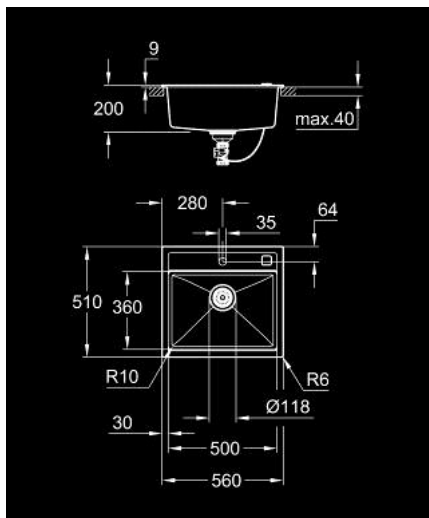

## 31 651 AT0 K700 COMPOSITE SINK

### PRODUCT DESCRIPTION

- Colour: granite gray
- model: K700 60-C 56/51 1.0
- mounting type: top mount
- material: quartz composite
- GROHE Whisper
- min. cabinet size: 600 mm
- dimensions: 560 x 510 mm
- 1 bowl: 500 x 360 x 200 mm
- outer radius: R6, inner bowl radius: R10
- GROHE FastFixationInstallation system
- cut-out: 545 x 495 mm
- drainer: automatic waste fitting
- accessories included: automatic waste fitting with rotary handle, waste kit, basket strainer waste, mounting set
- optional push to open excenter (40 986 SD0)
- amount of fasteners included (top mount): 8
- heat resistant up to 180° C

### SPARE PARTS, May 2022 – now

1: Plug (Spare part-nr. 42588SD1)

2: Siphon (Spare part-nr. 42617000)

3: Cover element (Spare part-nr. 42590SD1)

4: Turning handle (Spare part-nr. 42586SD0)