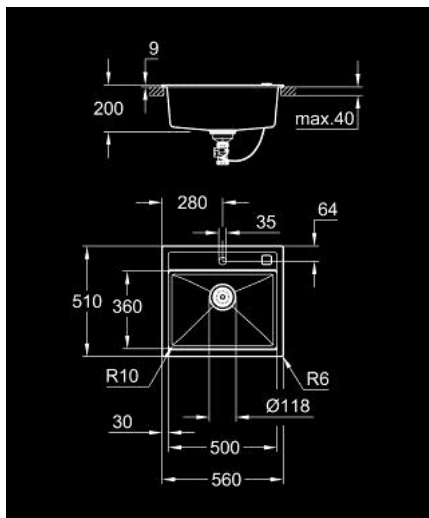

31 651 AT0 K700 COMPOSITE SINK

PRODUCT DESCRIPTION

- Colour: granite gray
- model: K700 60-C 56/51 1.0
- mounting type: top mount
- material: quartz composite
- GROHE Whisper
- min. cabinet size: 600 mm
- dimensions: 560 x 510 mm
- 1 bowl: 500 x 360 x 200 mm
- outer radius: R6, inner bowl radius: R10
- GROHE FastFixation installation system
- cut-out: 545 x 495 mm
- drainer: automatic waste fitting
- optional push to open excenter (40 986 SD0)
- amount of fasteners included (top mount): 8
- heat resistant up to 180° C

31 651 AT0 K700 COMPOSITE SINK

SPARE PARTS, 5月 2022 – now

1: Plug (Spare part-nr. 42588SD1)

2: Siphon (Spare part-nr. 42617000)

3: Cover element (Spare part-nr. 42590SD1)

4: Turning handle (Spare part-nr. 42586SD0)