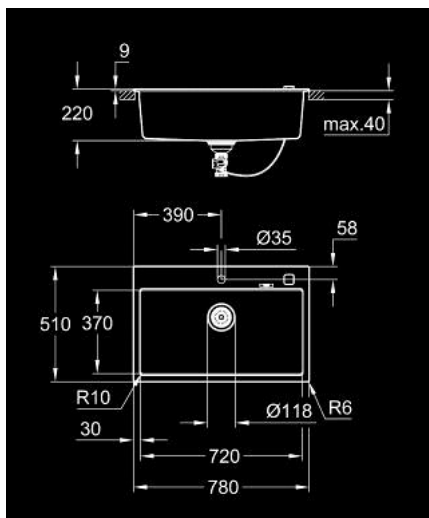

31 652 AP0 K700 COMPOSITE SINK

PRODUCT DESCRIPTION

- Colour: granite black
- model: K700 80-C 78/51 1.0
- mounting type: top mount
- material: quartz composite
- GROHE Whisper
- min. cabinet size: 800 mm
- dimensions: 780 x 510 mm
- 1 bowl: 720 x 370 x 220 mm
- outer radius: R6, inner bowl radius: R10
- GROHE FastFixationInstallation system
- cut-out: 764 x 494 mm
- drainer: automatic waste fitting
- accessories included: automatic waste fitting with rotary handle, waste kit, basket strainer waste, mounting set
- optional push to open excenter (40 986 SD0)
- amount of fasteners included (top mount): 9
- heat resistant up to 180° C

31 652 AP0 K700 COMPOSITE SINK

SPARE PARTS, May 2022 – now

- 1: Plug (Spare part-nr. 42588SD1)
- 2: Siphon (Spare part-nr. 42617000)
- 3: Cover element (Spare part-nr. 42590SD1)
- 4: Turning handle (Spare part-nr. 42586SD0)