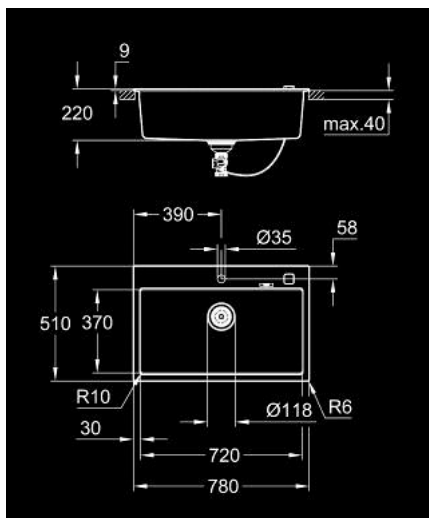

31 652 AP0 K700 COMPOSITE SINK

PRODUCT DESCRIPTION

- Colour: granite black
- model: K700 80-C 78/51 1.0
- mounting type: top mount
- material: quartz composite
- GROHE Whisper
- min. cabinet size: 800 mm
- dimensions: 780 x 510 mm
- 1 bowl: 720 x 370 x 220 mm
- outer radius: R6, inner bowl radius: R10
- GROHE FastFixation installation system
- cut-out: 764 x 494 mm
- drainer: automatic waste fitting
- optional push to open excenter (40 986 SD0)
- amount of fasteners included (top mount): 9
- heat resistant up to 180° C

31 652 AP0 K700 COMPOSITE SINK

SPARE PARTS, 5月 2022 – now

1: Plug (Spare part-nr. 42588SD1)

2: Siphon (Spare part-nr. 42617000)

3: Cover element (Spare part-nr. 42590SD1)

4: Turning handle (Spare part-nr. 42586SD0)