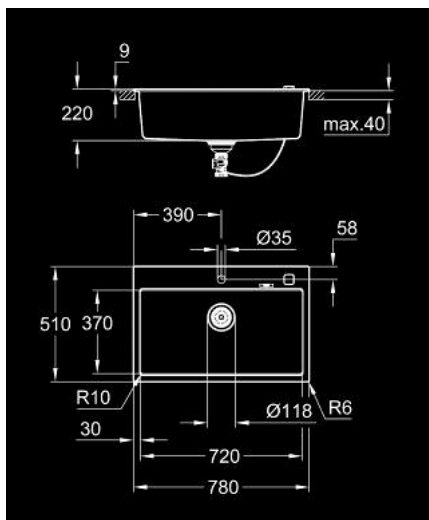

31 652 AT0 K700 COMPOSITE SINK

PRODUCT DESCRIPTION

- Colour: granite gray
- model: K700 80-C 78/51 1.0
- mounting type: top mount
- material: quartz composite
- GROHE Whisper
- min. cabinet size: 800 mm
- dimensions: 780 x 510 mm
- 1 bowl: 720 x 370 x 220 mm
- outer radius: R6, inner bowl radius: R10
- GROHE FastFixationInstallation system
- cut-out: 764 x 494 mm
- drainer: automatic waste fitting
- accessories included: automatic waste fitting with rotary handle, waste kit, basket strainer waste, mounting set
- optional push to open excenter (40 986 SD0)
- amount of fasteners included (top mount): 9
- heat resistant up to 180° C

31 652 AT0 K700 COMPOSITE SINK

SPARE PARTS, May 2022 – now

- 1: Plug (Spare part-nr. 42588SD1)
- 2: Siphon (Spare part-nr. 42617000)
- 3: Cover element (Spare part-nr. 42590SD1)
- 4: Turning handle (Spare part-nr. 42586SD0)