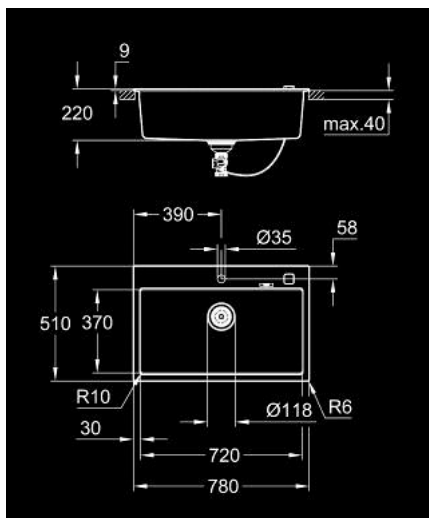

31 652 AT0 K700 COMPOSITE SINK

PRODUCT DESCRIPTION

- Colour: granite gray
- model: K700 80-C 78/51 1.0
- mounting type: top mount
- material: quartz composite
- GROHE Whisper
- min. cabinet size: 800 mm
- dimensions: 780 x 510 mm
- 1 bowl: 720 x 370 x 220 mm
- outer radius: R6, inner bowl radius: R10
- GROHE FastFixation installation system
- cut-out: 764 x 494 mm
- drainer: automatic waste fitting
- optional push to open excenter (40 986 SD0)
- amount of fasteners included (top mount): 9
- heat resistant up to 180° C

31 652 AT0 K700 COMPOSITE SINK

SPARE PARTS, 5月 2022 – now

1: Plug (Spare part-nr. 42588SD1)

2: Siphon (Spare part-nr. 42617000)

3: Cover element (Spare part-nr. 42590SD1)

4: Turning handle (Spare part-nr. 42586SD0)