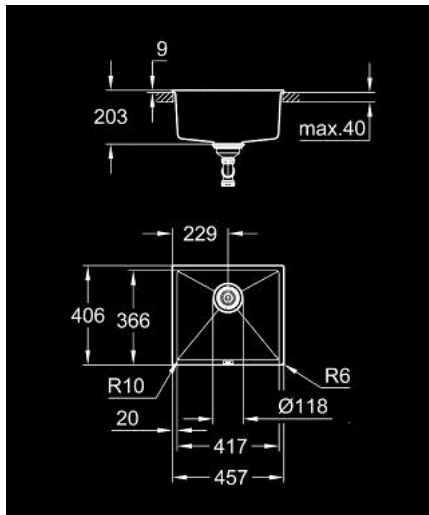

31 653 AT0 K700U COMPOSITE SINK

PRODUCT DESCRIPTION

- Colour: granite gray
- model: K700U 50-C 45.7/40.6 1.0
- mounting type: standard built-in and undermount
- material: quartz composite
- GROHE Whisper
- min. cabinet size: 500 mm
- dimensions: 457 x 406 mm
- 1 bowl: 417 x 366 x 203 mm
- outer radius: R6, inner bowl radius: R10
- GROHE FastFixationInstallation system
- cut-out (top mount): 442 x 391
- cut-out (undermount): 417 x 366 mm
- drainer: Ø 3.5"/90 mm basket strainer waste
- accessories included: waste kit, basket strainer waste, mounting set
- mounting with silicone (top mount)
- optional push to open excenter (40 986 SD0)
- amount of fasteners included (undermount): 8
- heat resistant up to 180° C

31 653 AT0 K700U COMPOSITE SINK

SPARE PARTS, May 2022 – now

1: Plug (Spare part-nr. 42589SD1)

2: Siphon (Spare part-nr. 42616000)

3: Cover element (Spare part-nr. 42590SD0)