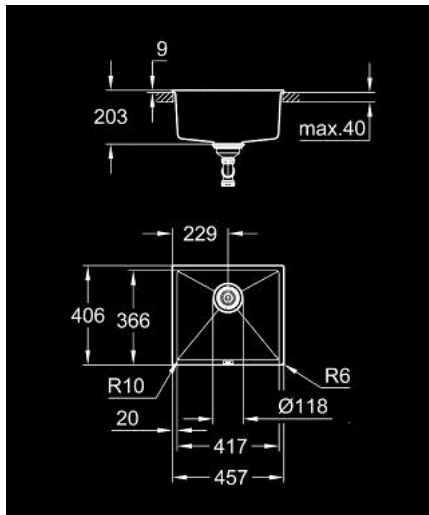

### PRODUCT DESCRIPTION

- Colour: granite gray
- model: K700U 50-C 45.7/40.6 1.0
- mounting type: top mount or undermount
- material: quartz composite
- GROHE Whisper
- min. cabinet size: 500 mm
- dimensions: 457 x 406 mm
- 1 bowl: 417 x 366 x 203 mm
- outer radius: R6, inner bowl radius: R10
- GROHE FastFixation installation system
- cut-out (top mount): 442 x 391 mm
- cut-out (undermount): 417 x 366 mm
- drainer: Ø 3.5"/90 mm basket strainer waste
- accessories included: waste kit, basket strainer waste, mounting set
- mounting with silicone (top mount)
- optional push to open excenter (40 986 SD0)
- amount of fasteners included (undermount): 8
- heat resistant up to 180° C