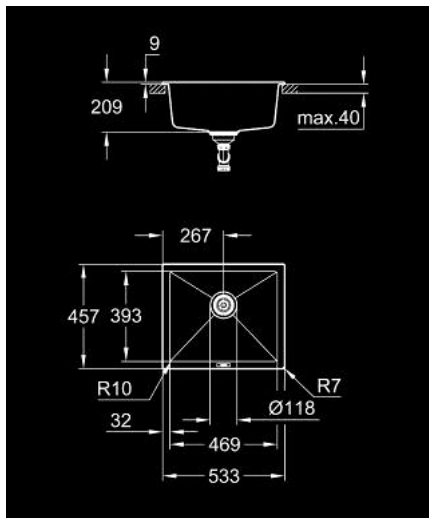

31 654 AP0 K700U COMPOSITE SINK

PRODUCT DESCRIPTION

- Colour: granite black
- model: K700U 60-C 53.3/45.7 1.0
- mounting type: standard built-in and undermount
- material: quartz composite
- GROHE Whisper
- min. cabinet size: 600 mm
- dimensions: 533 x 457 mm
- 1 bowl: 469 x 393 x 205 mm
- outer radius: R7, inner bowl radius: R10
- GROHE FastFixationInstallation system
- cut-out (top mount): 518 x 442 mm
- cut-out (undermount): 468 x 390 mm
- drainer: Ø 3.5"/90 mm basket strainer waste
- accessories included: waste kit, basket strainer waste, mounting set
- optional push to open excenter (40 986 SD0)
- amount of fasteners included (top mount): 6
- amount of fasteners included (undermount): 6
- heat resistant up to 180° C

31 654 AP0 K700U COMPOSITE SINK

SPARE PARTS, May 2022 – now

1: Plug (Spare part-nr. 42589SD1)

2: Siphon (Spare part-nr. 42616000)

3: Cover element (Spare part-nr. 42590SD1)