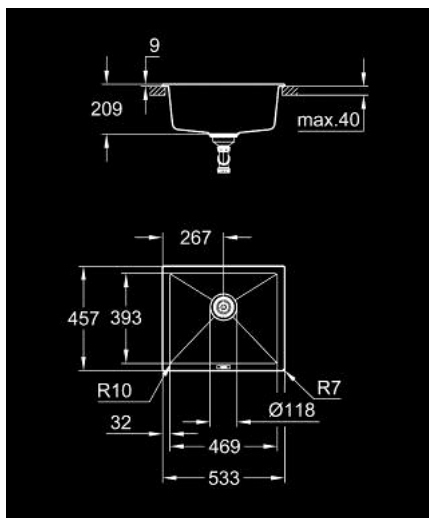

### PRODUCT DESCRIPTION

- Colour: granite black
- model: K700U 60-C 53.3/45.7 1.0
- mounting type: top mount or undermount
- material: quartz composite
- GROHE Whisper
- min. cabinet size: 600 mm
- dimensions: 533 x 457 mm
- 1 bowl: 469 x 393 x 205 mm
- outer radius: R7, inner bowl radius: R10
- GROHE FastFixation installation system
- cut-out (top mount): 518 x 442 mm
- cut-out (undermount): 468 x 390 mm
- drainer: Ø 3.5"/90 mm basket strainer waste
- accessories included: waste kit, basket strainer waste, mounting set
- optional push to open excenter (40 986 SD0)
- amount of fasteners included (top mount): 6
- amount of fasteners included (undermount): 6
- heat resistant up to 180° C