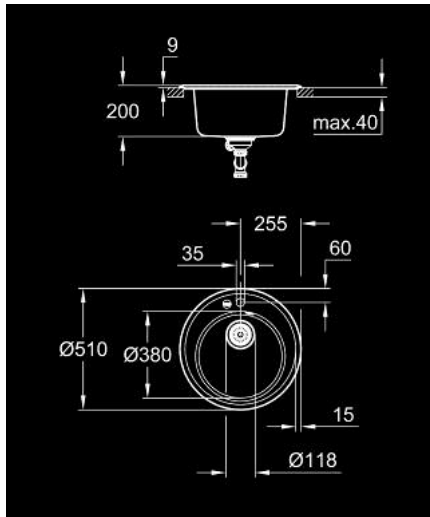

31 656 AP0 K200 COMPOSITE SINK

PRODUCT DESCRIPTION

- Colour: granite black
- model: K200 50-C 51 1.0
- mounting type: top mount
- material: quartz composite
- GROHE Whisper
- min. cabinet size: 500 mm
- dimensions: Ø 510 mm
- 1 bowl: Ø 380 x 200 mm
- inner bowl radius: Ø 380
- GROHE FastFixationInstallation system
- cut-out: Ø 490 mm
- drainer: automatic waste fitting
- accessories included: waste kit, basket strainer waste, mounting set
- optional push to open excenter (40 986 SD0)
- amount of fasteners included (top mount): 3
- heat resistant up to 180° C

31 656 AP0 K200 COMPOSITE SINK

SPARE PARTS, May 2022 – now

1: Plug (Spare part-nr. 42589SD1)

2: Siphon (Spare part-nr. 42616000)

3: Cover element (Spare part-nr. 42621SD0)