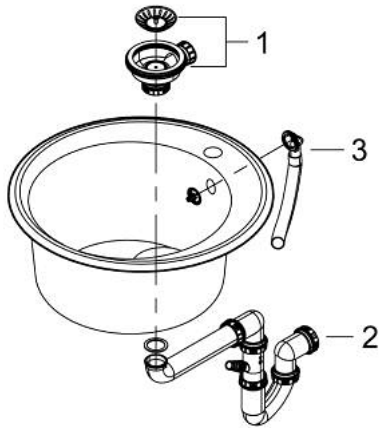

31 656 AP0 K200 COMPOSITE SINK

PRODUCT DESCRIPTION

- Colour: granite black
- model: K200 50-C 51 1.0
- mounting type: top mount
- material: quartz composite
- GROHE Whisper
- min. cabinet size: 500 mm
- dimensions: Ø 510 mm
- 1 bowl: Ø 380 x 200 mm
- inner bowl radius: Ø 380
- GROHE FastFixationInstallation system
- cut-out: Ø 490 mm
- drainer: automatic waste fitting
- accessories included: waste kit, basket strainer waste, mounting set
- optional push to open excenter (40 986 SD0)
- amount of fasteners included (top mount): 3
- heat resistant up to 180° C

31 656 AP0 K200 COMPOSITE SINK

SPARE PARTS, May 2022 – now

1: Plug (Spare part-nr. 42589SD1)

2: Siphon (Spare part-nr. 42616000)

3: Cover element (Spare part-nr. 42621SD0)