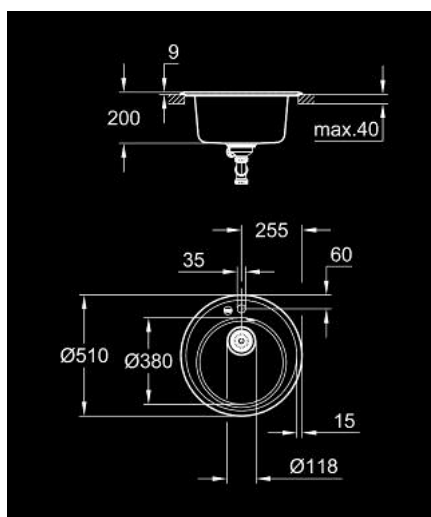

31 656 AP0 K200 COMPOSITE SINK

PRODUCT DESCRIPTION

- Colour: granite black
- model: K200 50-C 51 1.0
- mounting type: top mount
- material: quartz composite
- GROHE Whisper
- min. cabinet size: 500 mm
- dimensions: Ø 510 mm
- 1 bowl: Ø 380 x 200 mm
- inner bowl radius: Ø 380
- GROHE FastFixation installation system
- cut-out: Ø 490 mm
- drainer: automatic waste fitting
- accessories included: waste kit, basket strainer waste, mounting set
- optional push to open excenter (40 986 SD0)
- amount of fasteners included (top mount): 3
- heat resistant up to 180° C

31 656 AP0 K200 COMPOSITE SINK

SPARE PARTS, 5月 2022 – now

1: Plug (Spare part-nr. 42589SD1)

2: Siphon (Spare part-nr. 42616000)

3: Cover element (Spare part-nr. 42621SD0)