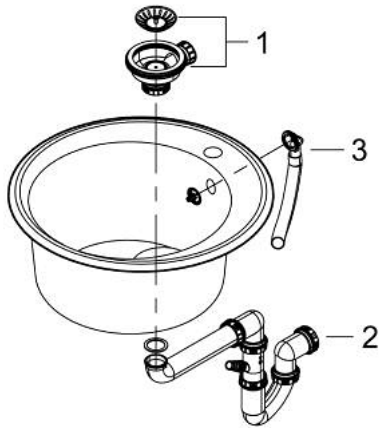

31 656 AP0 K200 COMPOSITE SINK

PRODUCT DESCRIPTION

- Colour: granite black
- model: K200 50-C 51 1.0
- mounting type: top mount
- material: quartz composite
- GROHE Whisper
- min. cabinet size: 500 mm
- dimensions: Ø 510 mm
- 1 bowl: Ø 380 x 200 mm
- inner bowl radius: Ø 380
- GROHE FastFixation installation system
- cut-out: Ø 490 mm
- drainer: automatic waste fitting
- accessories included: waste kit, basket strainer waste, mounting set
- optional push to open excenter (40 986 SD0)
- amount of fasteners included (top mount): 3
- heat resistant up to 180° C

31 656 AP0 K200 COMPOSITE SINK

SPARE PARTS, 5月 2022 – now

1: Plug (Spare part-nr. 42589SD1)

2: Siphon (Spare part-nr. 42616000)

3: Cover element (Spare part-nr. 42621SD0)