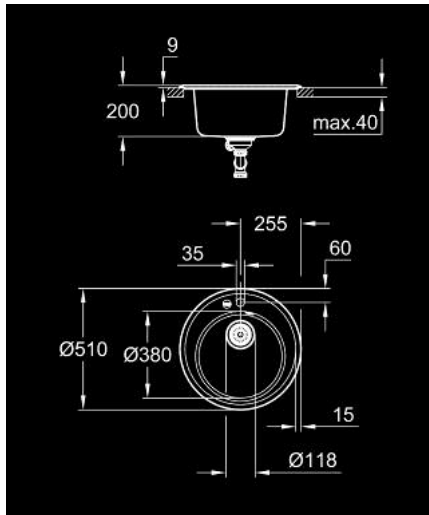

## 31 656 AT0 K200 COMPOSITE SINK

### PRODUCT DESCRIPTION

- Colour: granite gray
- model: K200 50-C 51 1.0
- mounting type: top mount
- material: quartz composite
- GROHE Whisper
- min. cabinet size: 500 mm
- dimensions:  $\varnothing 510$  mm
- 1 bowl:  $\varnothing 380 \times 200$  mm
- inner bowl radius:  $\varnothing 380$
- GROHE FastFixationInstallation system
- cut-out:  $\varnothing 490$  mm
- drainer: automatic waste fitting
- accessories included: waste kit, basket strainer waste, mounting set
- optional push to open excenter (40 986 SD0)
- amount of fasteners included (top mount): 3
- heat resistant up to 180° C