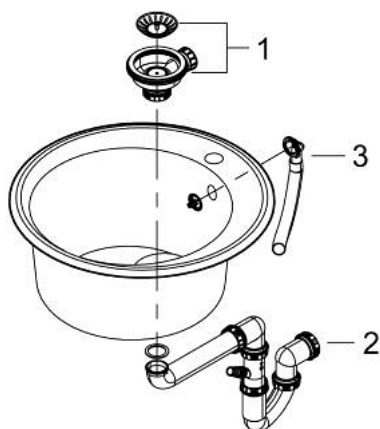

## 31 656 AT0 K200 COMPOSITE SINK

### PRODUCT DESCRIPTION

- Colour: granite gray
- model: K200 50-C 51 1.0
- mounting type: top mount
- material: quartz composite
- GROHE Whisper
- min. cabinet size: 500 mm
- dimensions:  $\varnothing 510$  mm
- 1 bowl:  $\varnothing 380 \times 200$  mm
- inner bowl radius:  $\varnothing 380$
- GROHE FastFixationInstallation system
- cut-out:  $\varnothing 490$  mm
- drainer: automatic waste fitting
- accessories included: waste kit, basket strainer waste, mounting set
- optional push to open excenter (40 986 SD0)
- amount of fasteners included (top mount): 3
- heat resistant up to 180° C

### SPARE PARTS, May 2022 – now

1: Plug (Spare part-nr. 42589SD1)

2: Siphon (Spare part-nr. 42616000)

3: Cover element (Spare part-nr. 42621SD0)