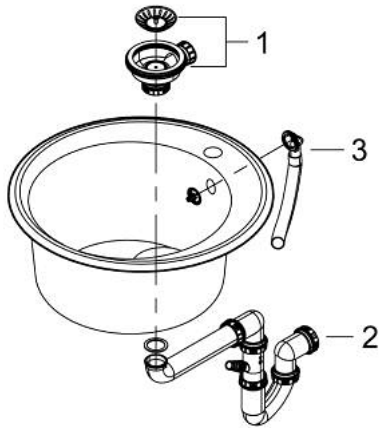

## 31 656 AT0 K200 COMPOSITE SINK

### PRODUCT DESCRIPTION

- Colour: granite gray
- model: K200 50-C 51 1.0
- mounting type: top mount
- material: quartz composite
- GROHE Whisper
- min. cabinet size: 500 mm
- dimensions: Ø 510 mm
- 1 bowl: Ø 380 x 200 mm
- inner bowl radius: Ø 380
- GROHE FastFixation installation system
- cut-out: Ø 490 mm
- drainer: automatic waste fitting
- accessories included: waste kit, basket strainer waste, mounting set
- optional push to open excenter (40 986 SD0)
- amount of fasteners included (top mount): 3
- heat resistant up to 180° C

### SPARE PARTS, 5月 2022 – now

1: Plug (Spare part-nr. 42589SD1)

2: Siphon (Spare part-nr. 42616000)

3: Cover element (Spare part-nr. 42621SD0)