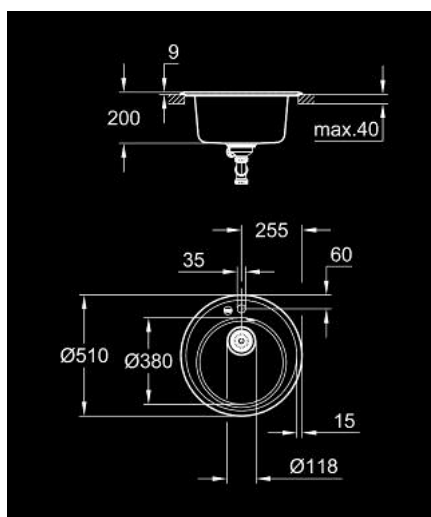

## 31 656 AT0 K200 COMPOSITE SINK

### PRODUCT DESCRIPTION

- Colour: granite gray
- model: K200 50-C 51 1.0
- mounting type: top mount
- material: quartz composite
- GROHE Whisper
- min. cabinet size: 500 mm
- dimensions: Ø 510 mm
- 1 bowl: Ø 380 x 200 mm
- inner bowl radius: Ø 380
- GROHE FastFixation installation system
- cut-out: Ø 490 mm
- drainer: automatic waste fitting
- accessories included: waste kit, basket strainer waste, mounting set
- optional push to open excenter (40 986 SD0)
- amount of fasteners included (top mount): 3
- heat resistant up to 180° C