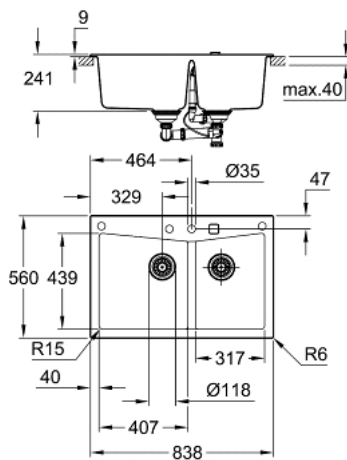

31 657 AP0 K700 COMPOSITE SINK

PRODUCT DESCRIPTION

- Colour: granite black
- model: K700 90-C 83.8/55.9 2.0
- mounting type: standard built-in and undermount
- material: quartz composite
- GROHE Whisper
- min. cabinet size: 900 mm
- dimensions: 838 x 559 mm
- 1 bowl: 406 x 438 x 241 mm
- 1 bowl: 316 x 438 x 241 mm
- outer radius: R6, inner bowl radius: R15
- GROHE FastFixationInstallation system
- sink mountable left
- cut-out (top mount installation): 818 x 539 mm
- cut-out (undermount installation): 757 x 437 mm
- drainer: automatic waste fitting
- accessories included: automatic waste fitting with rotary handle, waste kit, basket strainer waste, mounting set
- optional push to open excenter (40 986 SD0)
- amount of fasteners included (top mount): 9
- amount of fasteners included (undermount): 9
- heat resistant up to 180° C

31 657 AP0 K700 COMPOSITE SINK

SPARE PARTS, May 2022 – now

- 1: Plug (Spare part-nr. 42588SD1)
- 2: Waste trap (Spare part-nr. 42619000)
- 3: Cover element (Spare part-nr. 42590SD1)
- 4: Turning handle (Spare part-nr. 42586SD0)
- 5: Plug (Spare part-nr. 42589SD1)