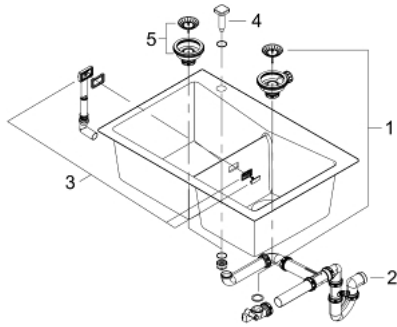

31 657 AP0 K700 COMPOSITE SINK

PRODUCT DESCRIPTION

- Colour: granite black
- model: K700 90-C 83.8/55.9 2.0
- mounting type: standard built-in and undermount
- material: quartz composite
- GROHE Whisper
- min. cabinet size: 900 mm
- dimensions: 838 x 559 mm
- 1 bowl: 406 x 438 x 241 mm
- 1 bowl: 316 x 438 x 241 mm
- outer radius: R6, inner bowl radius: R15
- GROHE FastFixationInstallation system
- sink mountable left
- cut-out (top mount installation): 818 x 539 mm
- cut-out (undermount installation): 757 x 437 mm
- drainer: automatic waste fitting
- accessories included: automatic waste fitting with rotary handle, waste kit, basket strainer waste, mounting set
- optional push to open excenter (40 986 SD0)
- amount of fasteners included (top mount): 9
- amount of fasteners included (undermount): 9
- heat resistant up to 180° C

31 657 AP0 K700 COMPOSITE SINK

SPARE PARTS, May 2022 – now

- 1: Plug (Spare part-nr. 42588SD1)
- 2: Waste trap (Spare part-nr. 42619000)
- 3: Cover element (Spare part-nr. 42590SD1)
- 4: Turning handle (Spare part-nr. 42586SD0)
- 5: Plug (Spare part-nr. 42589SD1)