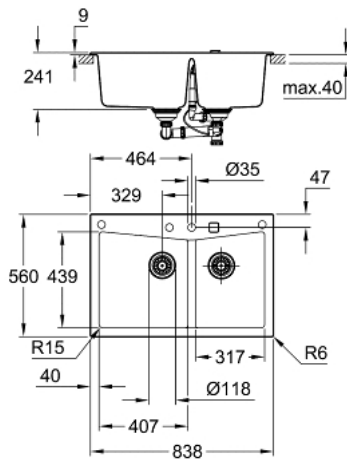

31 657 AP0 K700 COMPOSITE SINK

PRODUCT DESCRIPTION

- Colour: granite black
- model: K700 90-C 83.8/55.9 2.0
- mounting type: top mount or undermount
- material: quartz composite
- GROHE Whisper
- min. cabinet size: 900 mm
- dimensions: 838 x 559 mm
- 1 bowl: 406 x 438 x 241 mm
- 1 bowl: 316 x 438 x 241 mm
- outer radius: R6, inner bowl radius: R15
- GROHE FastFixation installation system
- sink mountable left
- cut-out (top mount): 818 x 539 mm
- cut-out (undermount installation): 757 x 437 mm
- drainer: automatic waste fitting
- optional push to open excenter (40 986 SD0)
- amount of fasteners included (top mount): 9
- amount of fasteners included (undermount): 9
- heat resistant up to 180° C

31 657 AP0 K700 COMPOSITE SINK

SPARE PARTS, 5月 2022 – now

1: Plug (Spare part-nr. 42588SD1)

2: Waste trap (Spare part-nr. 42619000)

3: Cover element (Spare part-nr. 42590SD1)

4: Turning handle (Spare part-nr. 42586SD0)

5: Plug (Spare part-nr. 42589SD1)