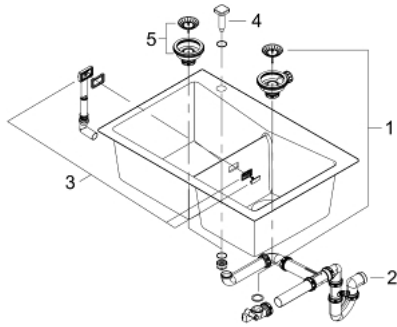

31 657 AT0 K700 COMPOSITE SINK

PRODUCT DESCRIPTION

- Colour: granite gray
- model: K700 90-C 83.8/55.9 2.0
- mounting type: standard built-in and undermount
- material: quartz composite
- GROHE Whisper
- min. cabinet size: 900 mm
- dimensions: 838 x 559 mm
- 1 bowl: 406 x 438 x 241 mm
- 1 bowl: 316 x 438 x 241 mm
- outer radius: R6, inner bowl radius: R15
- GROHE FastFixationInstallation system
- sink mountable left
- cut-out (top mount installation): 818 x 539 mm
- cut-out (undermount installation): 757 x 437 mm
- drainer: automatic waste fitting
- accessories included: automatic waste fitting with rotary handle, waste kit, basket strainer waste, mounting set
- optional push to open excenter (40 986 SD0)
- amount of fasteners included (top mount): 9
- amount of fasteners included (undermount): 9
- heat resistant up to 180° C

31 657 AT0 K700 COMPOSITE SINK

SPARE PARTS, May 2022 – now

1: Plug (Spare part-nr. 42588SD1)

2: Waste trap (Spare part-nr. 42619000)

3: Cover element (Spare part-nr. 42590SD1)

4: Turning handle (Spare part-nr. 42586SD0)

5: Plug (Spare part-nr. 42589SD1)