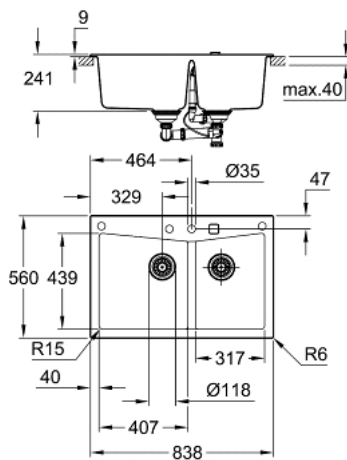

31 657 AT0 K700 COMPOSITE SINK

PRODUCT DESCRIPTION

- Colour: granite gray
- model: K700 90-C 83.8/55.9 2.0
- mounting type: standard built-in and undermount
- material: quartz composite
- GROHE Whisper
- min. cabinet size: 900 mm
- dimensions: 838 x 559 mm
- 1 bowl: 406 x 438 x 241 mm
- 1 bowl: 316 x 438 x 241 mm
- outer radius: R6, inner bowl radius: R15
- GROHE FastFixationInstallation system
- sink mountable left
- cut-out (top mount installation): 818 x 539 mm
- cut-out (undermount installation): 757 x 437 mm
- drainer: automatic waste fitting
- accessories included: automatic waste fitting with rotary handle, waste kit, basket strainer waste, mounting set
- optional push to open excenter (40 986 SD0)
- amount of fasteners included (top mount): 9
- amount of fasteners included (undermount): 9
- heat resistant up to 180° C

31 657 AT0 K700 COMPOSITE SINK

SPARE PARTS, May 2022 – now

1: Plug (Spare part-nr. 42588SD1)

2: Waste trap (Spare part-nr. 42619000)

3: Cover element (Spare part-nr. 42590SD1)

4: Turning handle (Spare part-nr. 42586SD0)

5: Plug (Spare part-nr. 42589SD1)