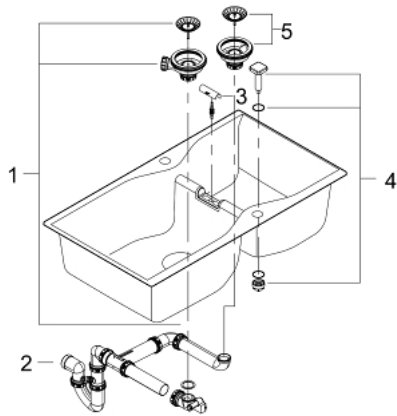

31 658 AP0 K700 COMPOSITE SINK

PRODUCT DESCRIPTION

- Colour: granite black
- model: K700 100-C 90/50 2.0 rev
- mounting type: top mount
- material: quartz composite
- GROHE Whisper
- min. cabinet size: 1000 mm
- dimensions: 900 x 500 mm
- 1 bowl: 465 x 443 x 230 mm
- 1 bowl: 315 x 443 x 230 mm
- outer radius: R6, inner bowl radius: R8
- GROHE FastFixationInstallation system
- sink mountable left or right
- cut-out: 880 x 480 mm
- drainer: automatic waste fitting
- accessories included: automatic waste fitting with rotary handle, waste kit, basket strainer waste, mounting set
- optional push to open excenter (40 986 SD0)
- amount of fasteners included (top mount): 10
- heat resistant up to 180° C

31 658 AP0 K700 COMPOSITE SINK

SPARE PARTS, May 2022 – now

- 1: Plug (Spare part-nr. 42588SD1)
- 2: Waste trap (Spare part-nr. 42619000)
- 3: Cover element (Spare part-nr. 42595SD0)
- 4: Turning handle (Spare part-nr. 42586SD0)
- 5: Plug (Spare part-nr. 42589SD1)