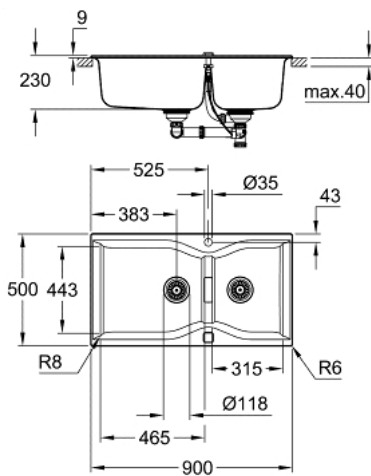

31 658 AP0 K700 COMPOSITE SINK

PRODUCT DESCRIPTION

- Colour: granite black
- model: K700 100-C 90/50 2.0 rev
- mounting type: top mount
- material: quartz composite
- GROHE Whisper
- min. cabinet size: 1000 mm
- dimensions: 900 x 500 mm
- 1 bowl: 465 x 443 x 230 mm
- 1 bowl: 315 x 443 x 230 mm
- outer radius: R6, inner bowl radius: R8
- GROHE FastFixationInstallation system
- sink mountable left or right
- cut-out: 880 x 480 mm
- drainer: automatic waste fitting
- accessories included: automatic waste fitting with rotary handle, waste kit, basket strainer waste, mounting set
- optional push to open excenter (40 986 SD0)
- amount of fasteners included (top mount): 10
- heat resistant up to 180° C

31 658 AP0 K700 COMPOSITE SINK

SPARE PARTS, May 2022 – now

- 1: Plug (Spare part-nr. 42588SD1)
- 2: Waste trap (Spare part-nr. 42619000)
- 3: Cover element (Spare part-nr. 42595SD0)
- 4: Turning handle (Spare part-nr. 42586SD0)
- 5: Plug (Spare part-nr. 42589SD1)