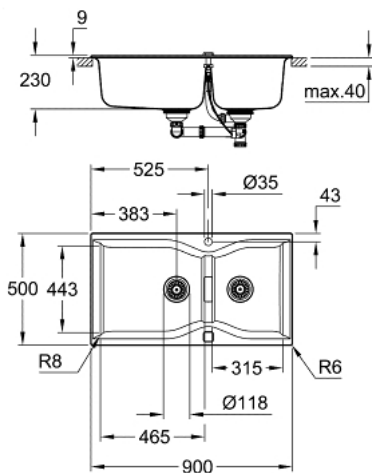

31 658 AP0 K700 COMPOSITE SINK

PRODUCT DESCRIPTION

- Colour: granite black
- model: K700 100-C 90/50 2.0 rev
- mounting type: top mount
- material: quartz composite
- GROHE Whisper
- min. cabinet size: 1000 mm
- dimensions: 900 x 500 mm
- 1 bowl: 465 x 443 x 230 mm
- 1 bowl: 315 x 443 x 230 mm
- outer radius: R6, inner bowl radius: R8
- GROHE FastFixation installation system
- sink mountable left or right
- cut-out: 880 x 480 mm
- drainer: automatic waste fitting
- optional push to open excenter (40 986 SD0)
- amount of fasteners included (top mount): 10
- heat resistant up to 180° C

31 658 AP0 K700 COMPOSITE SINK

SPARE PARTS, 5月 2022 – now

- 1: Plug (Spare part-nr. 42588SD1)
- 2: Waste trap (Spare part-nr. 42619000)
- 3: Cover element (Spare part-nr. 42595SD0)
- 4: Turning handle (Spare part-nr. 42586SD0)
- 5: Plug (Spare part-nr. 42589SD1)