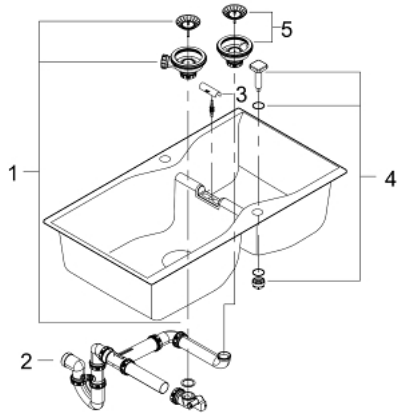

31 658 AP0 K700 COMPOSITE SINK

PRODUCT DESCRIPTION

- Colour: granite black
- model: K700 100-C 90/50 2.0 rev
- mounting type: top mount
- material: quartz composite
- GROHE Whisper
- min. cabinet size: 1000 mm
- dimensions: 900 x 500 mm
- 1 bowl: 465 x 443 x 230 mm
- 1 bowl: 315 x 443 x 230 mm
- outer radius: R6, inner bowl radius: R8
- GROHE FastFixation installation system
- sink mountable left or right
- cut-out: 880 x 480 mm
- drainer: automatic waste fitting
- optional push to open excenter (40 986 SD0)
- amount of fasteners included (top mount): 10
- heat resistant up to 180° C

31 658 AP0 K700 COMPOSITE SINK

SPARE PARTS, 5月 2022 – now

- 1: Plug (Spare part-nr. 42588SD1)
- 2: Waste trap (Spare part-nr. 42619000)
- 3: Cover element (Spare part-nr. 42595SD0)
- 4: Turning handle (Spare part-nr. 42586SD0)
- 5: Plug (Spare part-nr. 42589SD1)