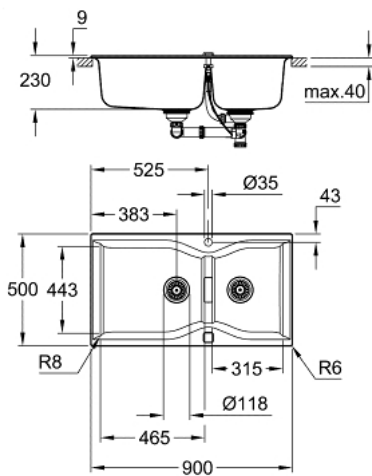

### PRODUCT DESCRIPTION

- Colour: granite gray
- model: K700 100-C 90/50 2.0 rev
- mounting type: top mount
- material: quartz composite
- GROHE Whisper
- min. cabinet size: 1000 mm
- dimensions: 900 x 500 mm
- 1 bowl: 465 x 443 x 230 mm
- 1 bowl: 315 x 443 x 230 mm
- outer radius: R6, inner bowl radius: R8
- GROHE FastFixationInstallation system
- sink mountable left or right
- cut-out: 880 x 480 mm
- drainer: automatic waste fitting
- accessories included: automatic waste fitting with rotary handle, waste kit, basket strainer waste, mounting set
- optional push to open excenter (40 986 SD0)
- amount of fasteners included (top mount): 10
- heat resistant up to 180° C

### SPARE PARTS, May 2022 – now

- 1: Plug (Spare part-nr. 42588SD1)
- 2: Waste trap (Spare part-nr. 42619000)
- 3: Cover element (Spare part-nr. 42595SD0)
- 4: Turning handle (Spare part-nr. 42586SD0)
- 5: Plug (Spare part-nr. 42589SD1)