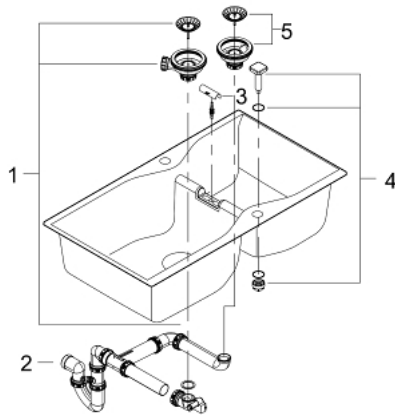

## 31 658 AT0 K700 COMPOSITE SINK

### PRODUCT DESCRIPTION

- Colour: granite gray
- model: K700 100-C 90/50 2.0 rev
- mounting type: top mount
- material: quartz composite
- GROHE Whisper
- min. cabinet size: 1000 mm
- dimensions: 900 x 500 mm
- 1 bowl: 465 x 443 x 230 mm
- 1 bowl: 315 x 443 x 230 mm
- outer radius: R6, inner bowl radius: R8
- GROHE FastFixationInstallation system
- sink mountable left or right
- cut-out: 880 x 480 mm
- drainer: automatic waste fitting
- accessories included: automatic waste fitting with rotary handle, waste kit, basket strainer waste, mounting set
- optional push to open excenter (40 986 SD0)
- amount of fasteners included (top mount): 10
- heat resistant up to 180° C

### SPARE PARTS, May 2022 – now

- 1: Plug (Spare part-nr. 42588SD1)
- 2: Waste trap (Spare part-nr. 42619000)
- 3: Cover element (Spare part-nr. 42595SD0)
- 4: Turning handle (Spare part-nr. 42586SD0)
- 5: Plug (Spare part-nr. 42589SD1)