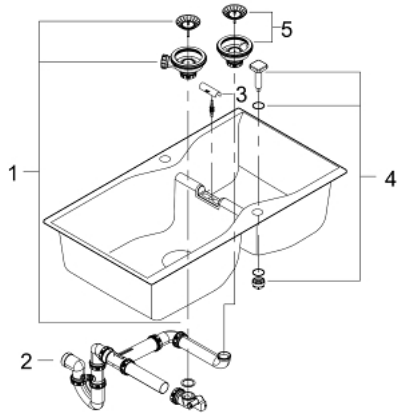

31 658 AT0 K700 COMPOSITE SINK

PRODUCT DESCRIPTION

- Colour: granite gray
- model: K700 100-C 90/50 2.0 rev
- mounting type: top mount
- material: quartz composite
- GROHE Whisper
- min. cabinet size: 1000 mm
- dimensions: 900 x 500 mm
- 1 bowl: 465 x 443 x 230 mm
- 1 bowl: 315 x 443 x 230 mm
- outer radius: R6, inner bowl radius: R8
- GROHE FastFixation installation system
- sink mountable left or right
- cut-out: 880 x 480 mm
- drainer: automatic waste fitting
- optional push to open excenter (40 986 SD0)
- amount of fasteners included (top mount): 10
- heat resistant up to 180° C

31 658 AT0 K700 COMPOSITE SINK

SPARE PARTS, 5月 2022 – now

- 1: Plug (Spare part-nr. 42588SD1)
- 2: Waste trap (Spare part-nr. 42619000)
- 3: Cover element (Spare part-nr. 42595SD0)
- 4: Turning handle (Spare part-nr. 42586SD0)
- 5: Plug (Spare part-nr. 42589SD1)