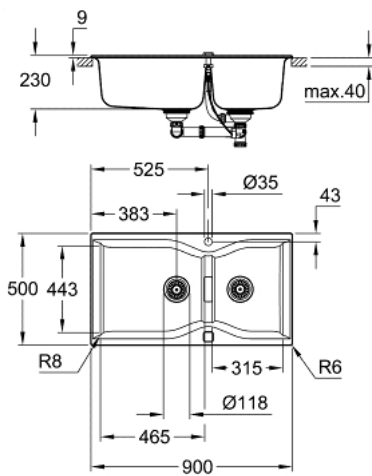

31 658 AT0 K700 COMPOSITE SINK

PRODUCT DESCRIPTION

- Colour: granite gray
- model: K700 100-C 90/50 2.0 rev
- mounting type: top mount
- material: quartz composite
- GROHE Whisper
- min. cabinet size: 1000 mm
- dimensions: 900 x 500 mm
- 1 bowl: 465 x 443 x 230 mm
- 1 bowl: 315 x 443 x 230 mm
- outer radius: R6, inner bowl radius: R8
- GROHE FastFixation installation system
- sink mountable left or right
- cut-out: 880 x 480 mm
- drainer: automatic waste fitting
- optional push to open excenter (40 986 SD0)
- amount of fasteners included (top mount): 10
- heat resistant up to 180° C

31 658 AT0 K700 COMPOSITE SINK

SPARE PARTS, 5月 2022 – now

- 1: Plug (Spare part-nr. 42588SD1)
- 2: Waste trap (Spare part-nr. 42619000)
- 3: Cover element (Spare part-nr. 42595SD0)
- 4: Turning handle (Spare part-nr. 42586SD0)
- 5: Plug (Spare part-nr. 42589SD1)