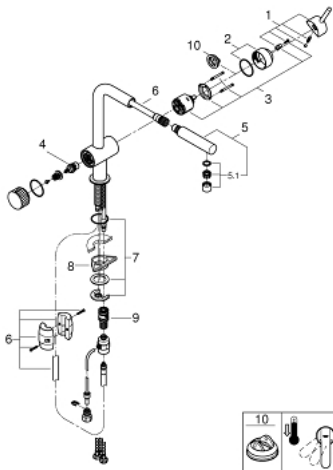

31 721 000 GROHE BLUE PURE MINTA SINGLE-LEVER SINK MIXER WITH FILTER FUNCTION

PRODUCT DESCRIPTION

- Colour: chrome
- single hole installation
- L-spout
- mousseur spray
- Pull-Out spout for greater flexibility
- separate handle for filtered water
- headpart 1/2"
- GROHE LongLife finish
- GROHE SilkMove 46 mm ceramic cartridge
- swivelling tubular spout
- swivel area 90°
- separate inner water ways
- flexible connection hoses
- includes sink mixers only
- can be combined with filter set 40 438 001

31 721 000 GROHE BLUE PURE MINTA SINGLE-LEVER SINK MIXER WITH FILTER FUNCTION

SPARE PARTS, October 2018 – now

- 1: Lever (Spare part-nr. 46015000)
- 2: Shield (Spare part-nr. 46025000)
- 3: Cartridge (Spare part-nr. 46048000)
- 4: Ceramic headpart, 1/2" (Spare part-nr. 48509000)
- 5: Pull-Out spray (Spare part-nr. 46999000)
- 5.1: Mousseur GROHE Blue L spout (Spare part-nr. 48194000)
- 6: Hose for pull-out shower (Spare part-nr. 48378000)
- 7: Shank mounting kit (Spare part-nr. 46345000)
- 8: Support plate (Spare part-nr. 05334000)
- 9: Snap coupling (Spare part-nr. 46315000)
- 10: Temperature limiter (Spare part-nr. 46375000)*