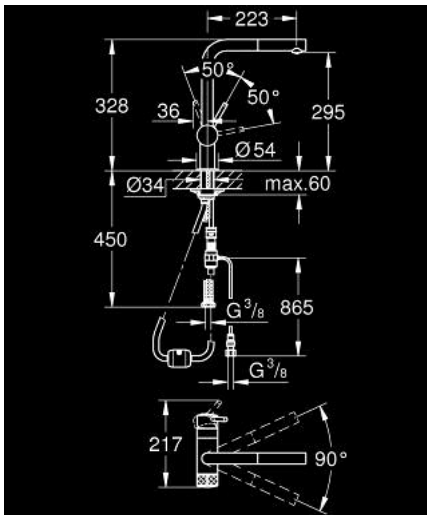

31 721 000 GROHE BLUE PURE MINTA SINGLE-LEVER SINK MIXER WITH FILTER FUNCTION

PRODUCT DESCRIPTION

- Colour: chrome
- single hole installation
- L-spout
- mousseur spray
- Pull-Out spout for greater flexibility
- separate handle for filtered water
- headpart 1/2"
- GROHE LongLife finish
- GROHE SilkMove 46 mm ceramic cartridge
- swivelling tubular spout
- swivel area 90°
- separate inner water ways
- flexible connection hoses
- includes sink mixers only
- can be combined with filter set 40 438 001

31 721 000 GROHE BLUE PURE MINTA SINGLE-LEVER SINK MIXER WITH FILTER FUNCTION

SPARE PARTS, October 2018 – now

- 1: Lever (Spare part-nr. 46015000)
- 2: Shield (Spare part-nr. 46025000)
- 3: Cartridge (Spare part-nr. 46048000)
- 4: Ceramic headpart, 1/2" (Spare part-nr. 48509000)
- 5: Pull-Out spray (Spare part-nr. 46999000)
- 5.1: Mousseur GROHE Blue L spout (Spare part-nr. 48194000)
- 6: Hose for pull-out shower (Spare part-nr. 48378000)
- 7: Shank mounting kit (Spare part-nr. 46345000)
- 8: Support plate (Spare part-nr. 05334000)
- 9: Snap coupling (Spare part-nr. 46315000)
- 10: Temperature limiter (Spare part-nr. 46375000)*