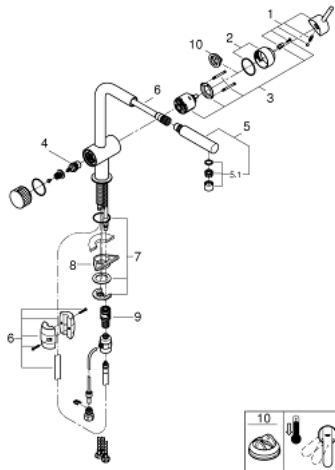

31 721 000 GROHE BLUE PURE MINTA SINGLE-LEVER SINK MIXER WITH FILTER FUNCTION

SPARE PARTS, 10月 2018 – now

- 1: Lever (Spare part-nr. 46015000)
- 2: Cap (Spare part-nr. 46025000)
- 3: Cartridge (Spare part-nr. 46048000)
- 4: Ceramic headpart 1/2" (Spare part-nr. 48509000)
- 5: Pull-Out spray (Spare part-nr. 46999000)
- 5.1: Mousseur GROHE Blue L spout (Spare part-nr. 48194000)
- 6: Hose for pull-out shower (Spare part-nr. 48378000)
- 7: Shank mounting kit (Spare part-nr. 46345000)
- 8: Support plate (Spare part-nr. 05334000)
- 9: Quick coupling (Spare part-nr. 46315000)
- 10: Temperature limiter (Spare part-nr. 46375000)*